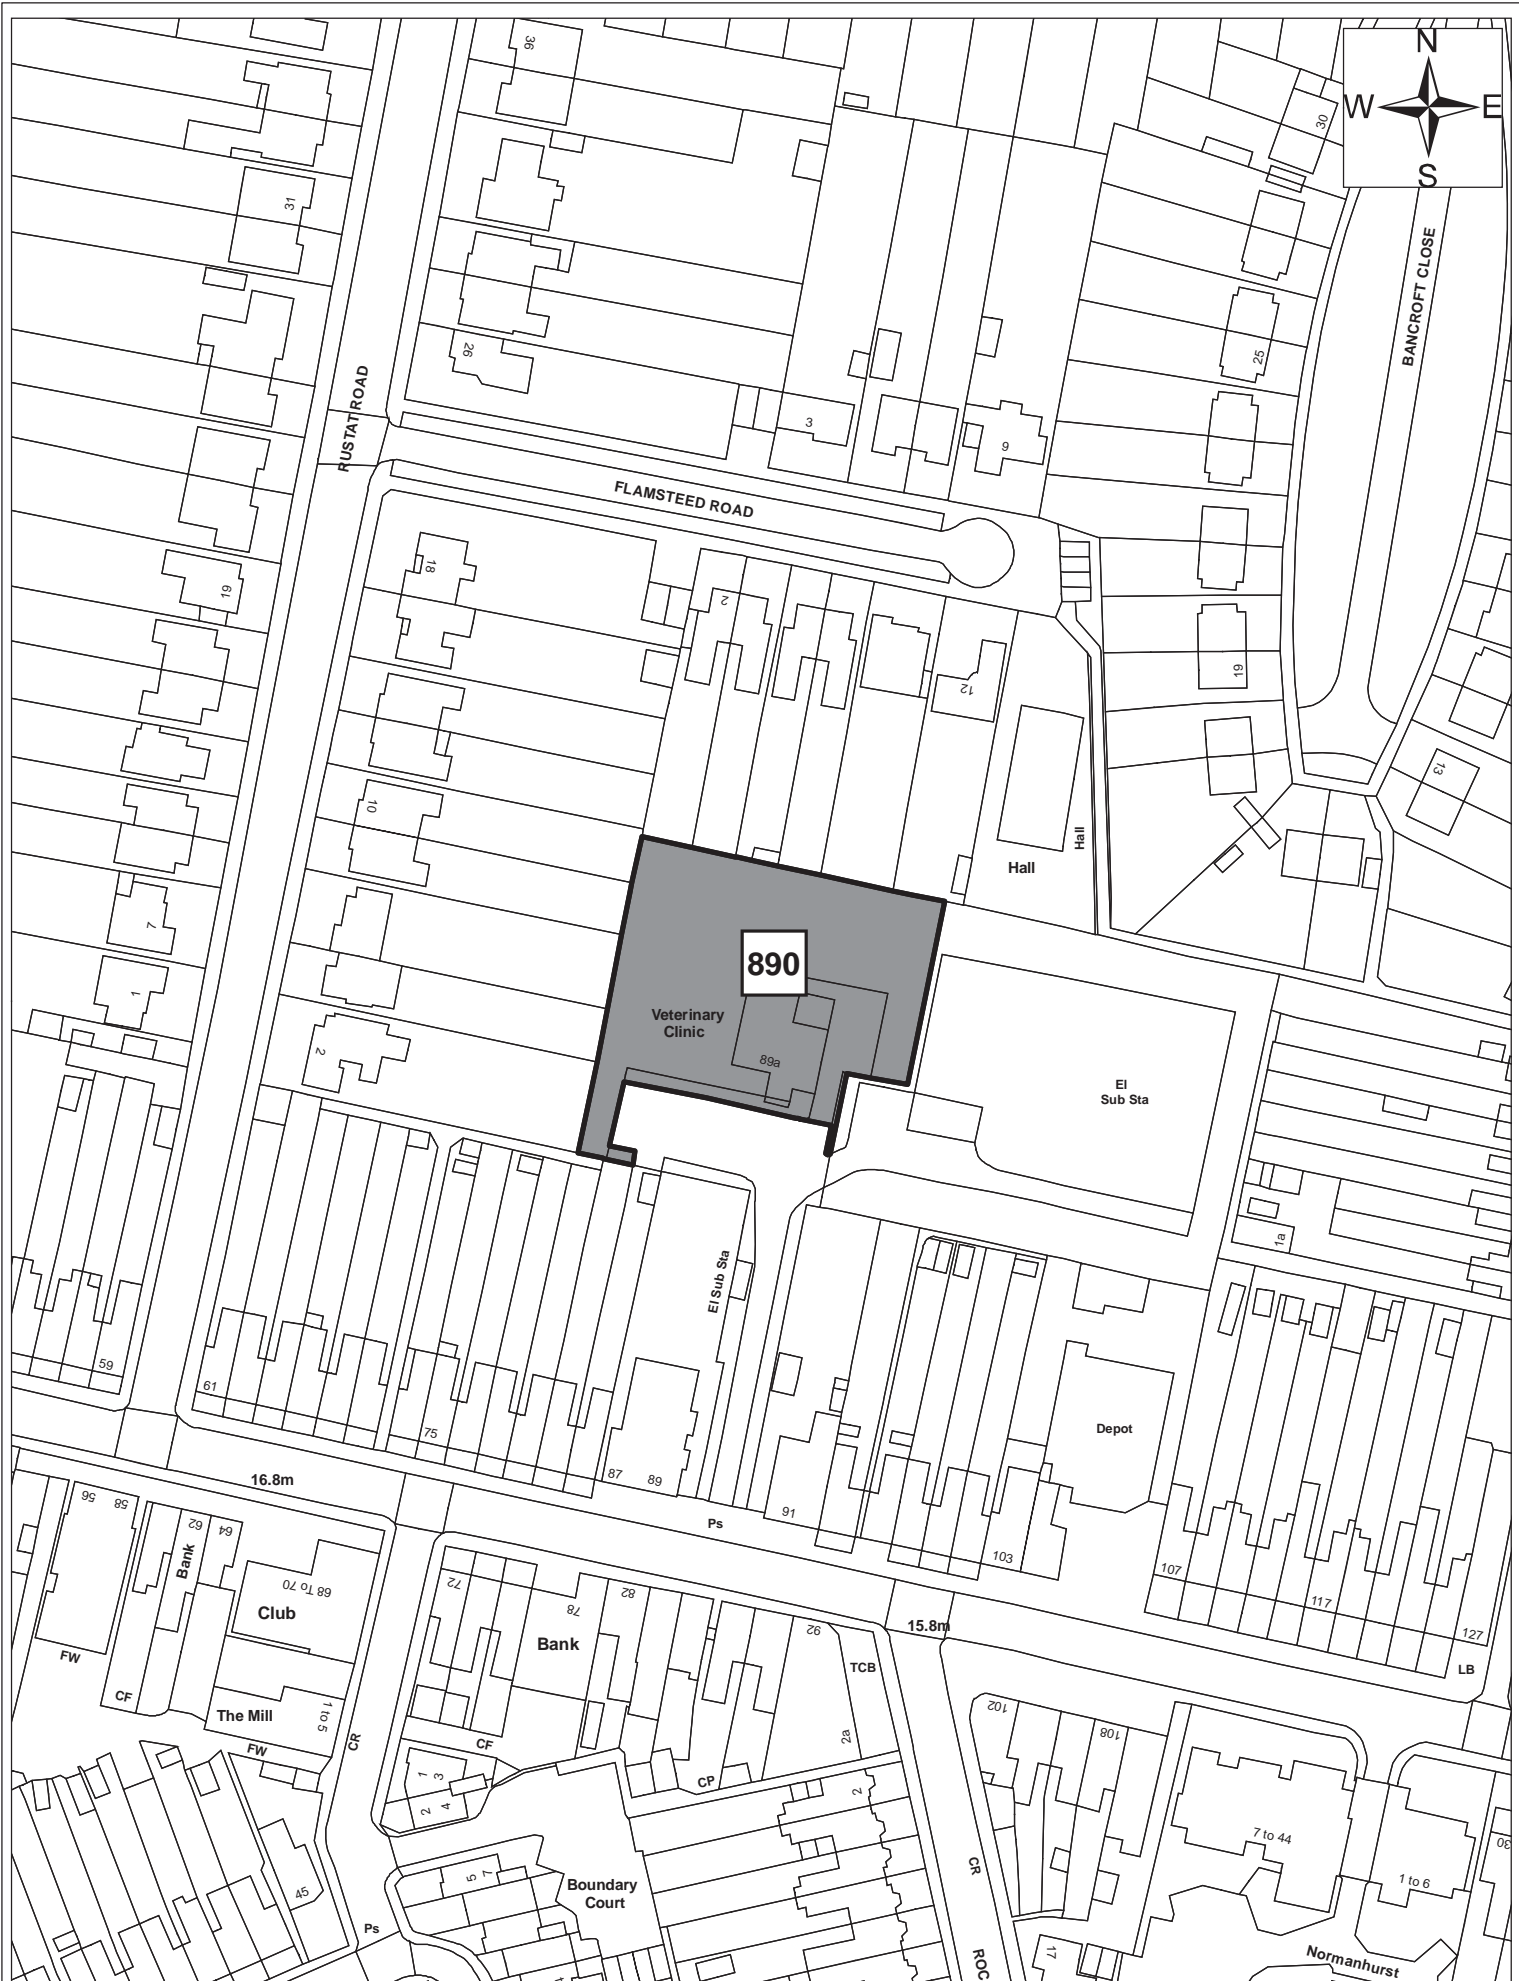

Site 890

Date:	1st September 2011
Produced by:	Matthew Merry
Section/Department:	Environment
Scale:	1:1,250