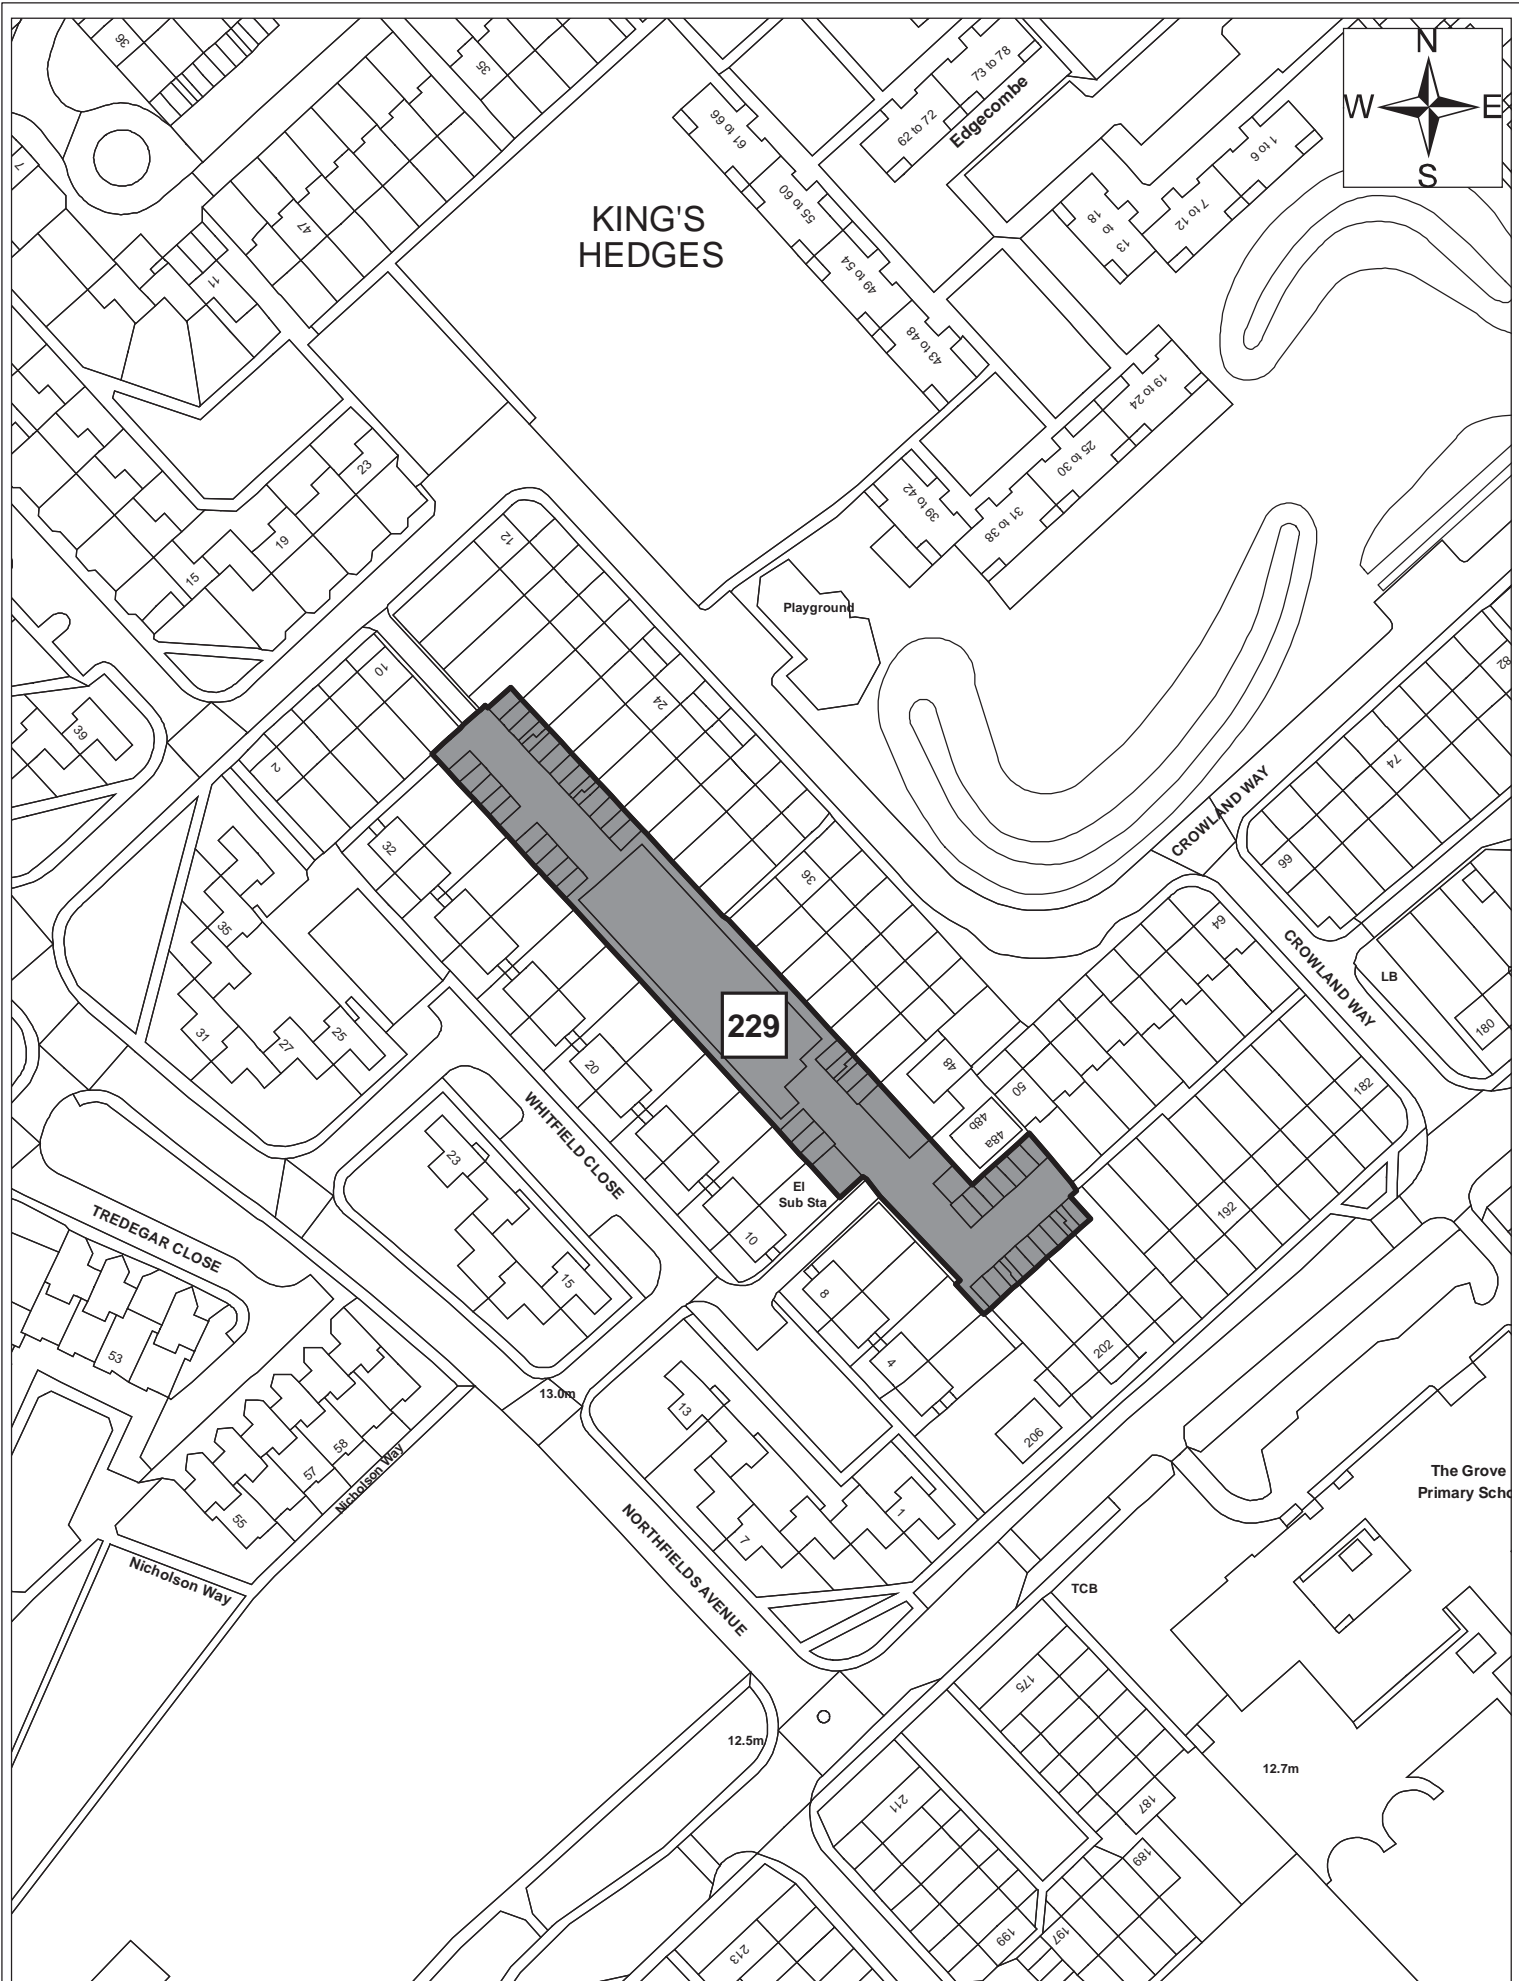

Site 229

Date:	1st September 2011
Produced by:	Matthew Merry
Section/Department:	Environment
Scale:	1:1,250