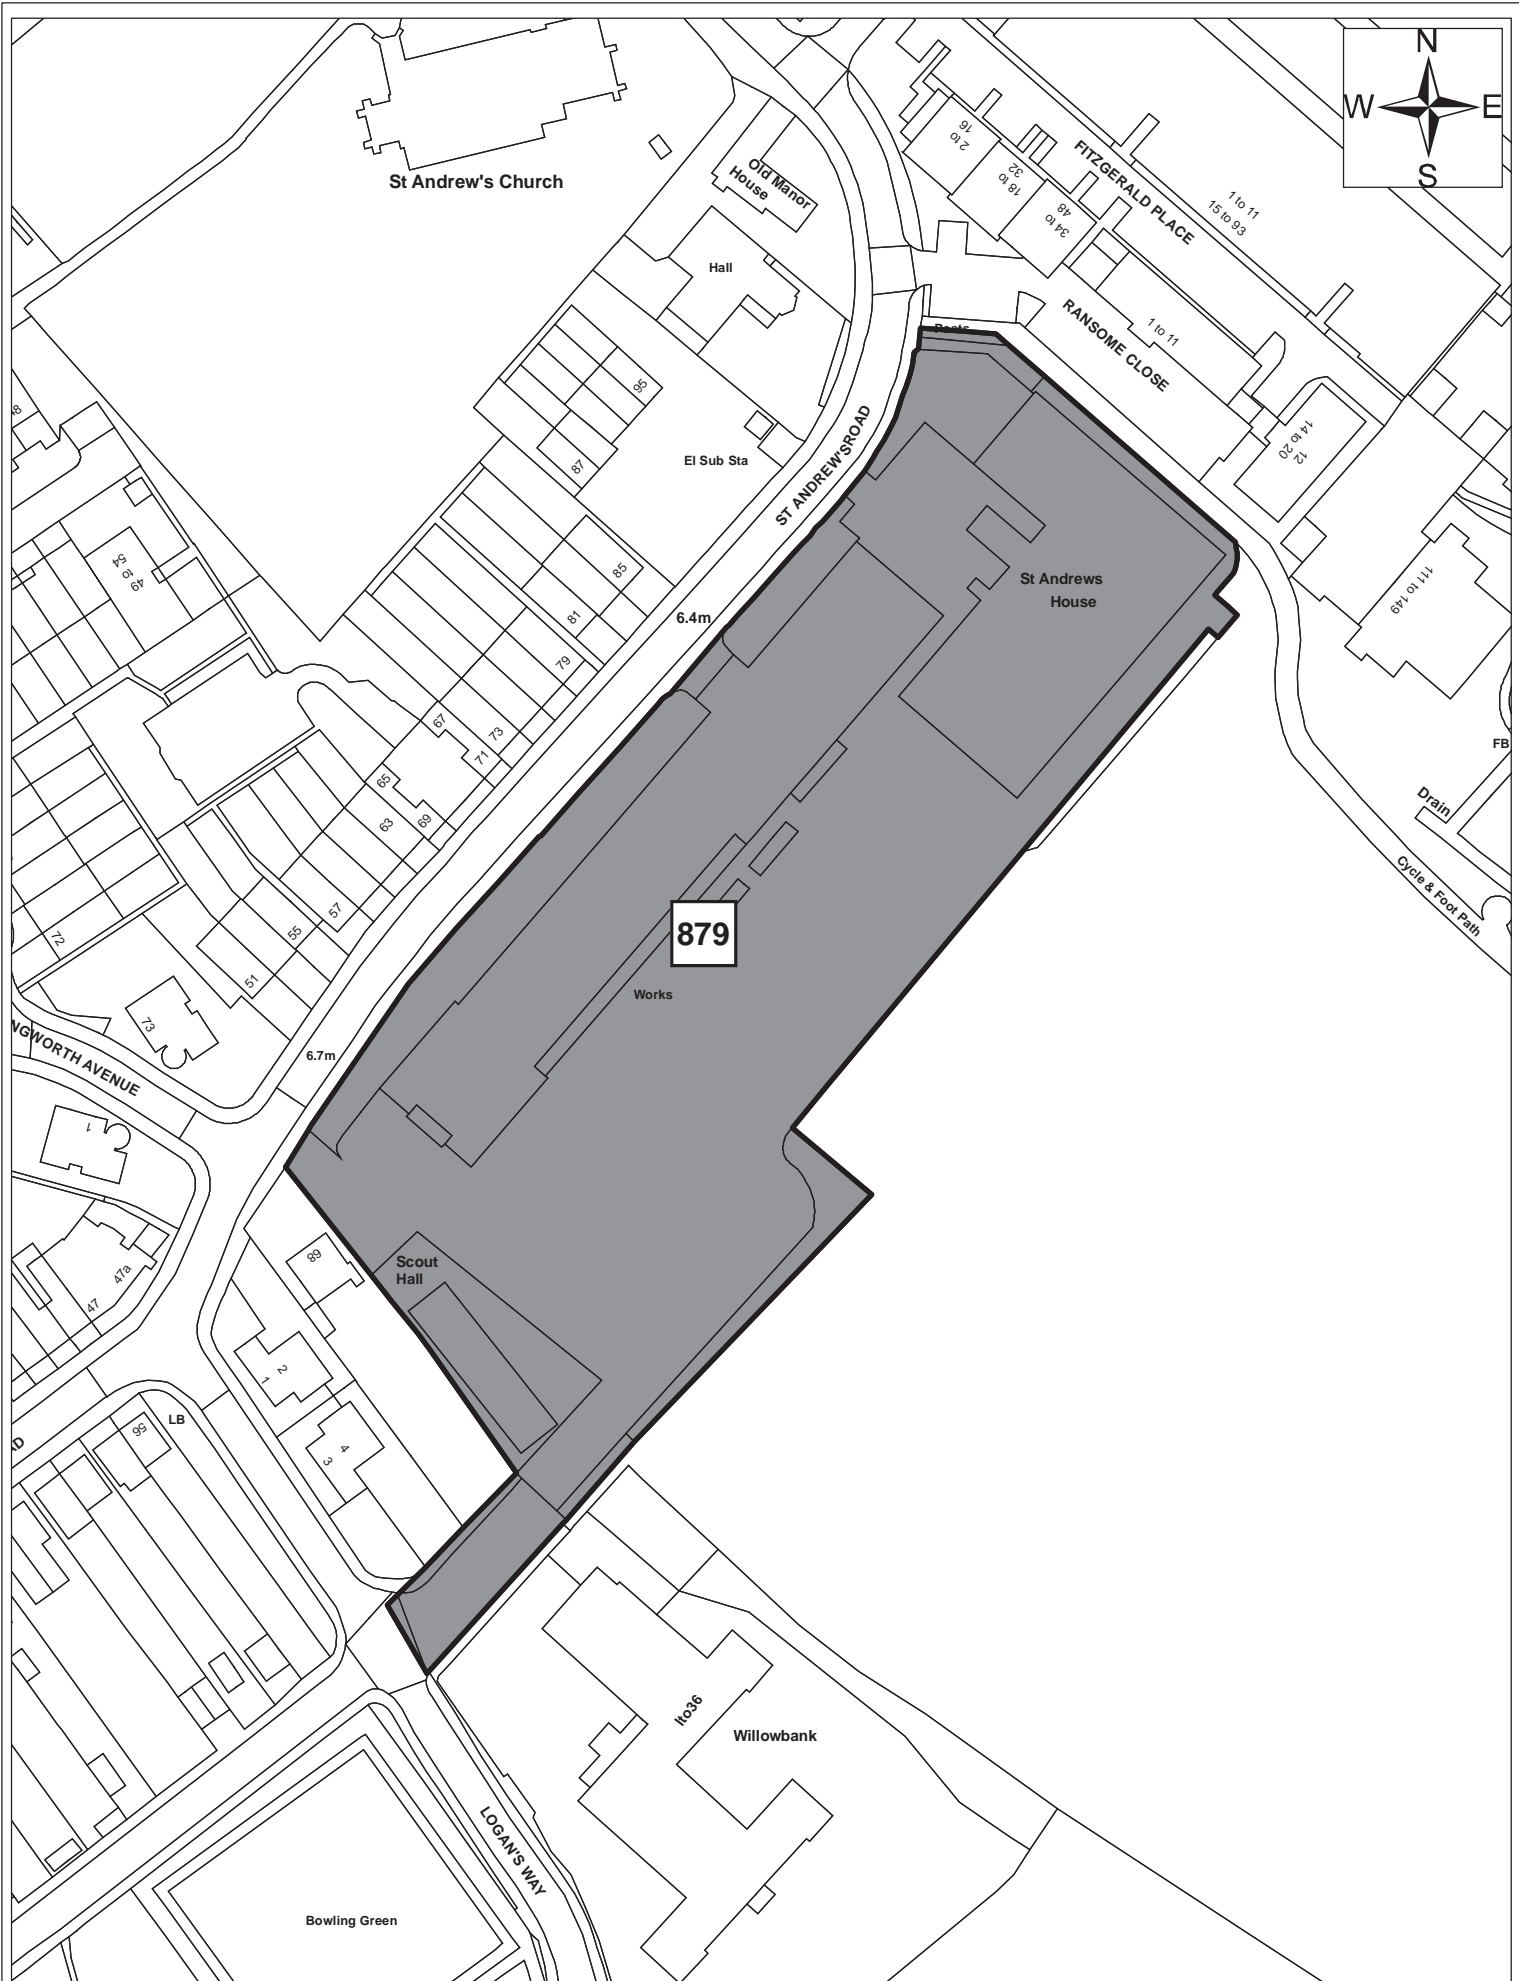

Site 879

© Crown copyright and database right 2011. Ordnance Survey Licence number 100019730. 518

Date:	1st September 2011
Produced by:	Matthew Merry
Section/Department:	Environment
Scale:	1:1,250

Site 039