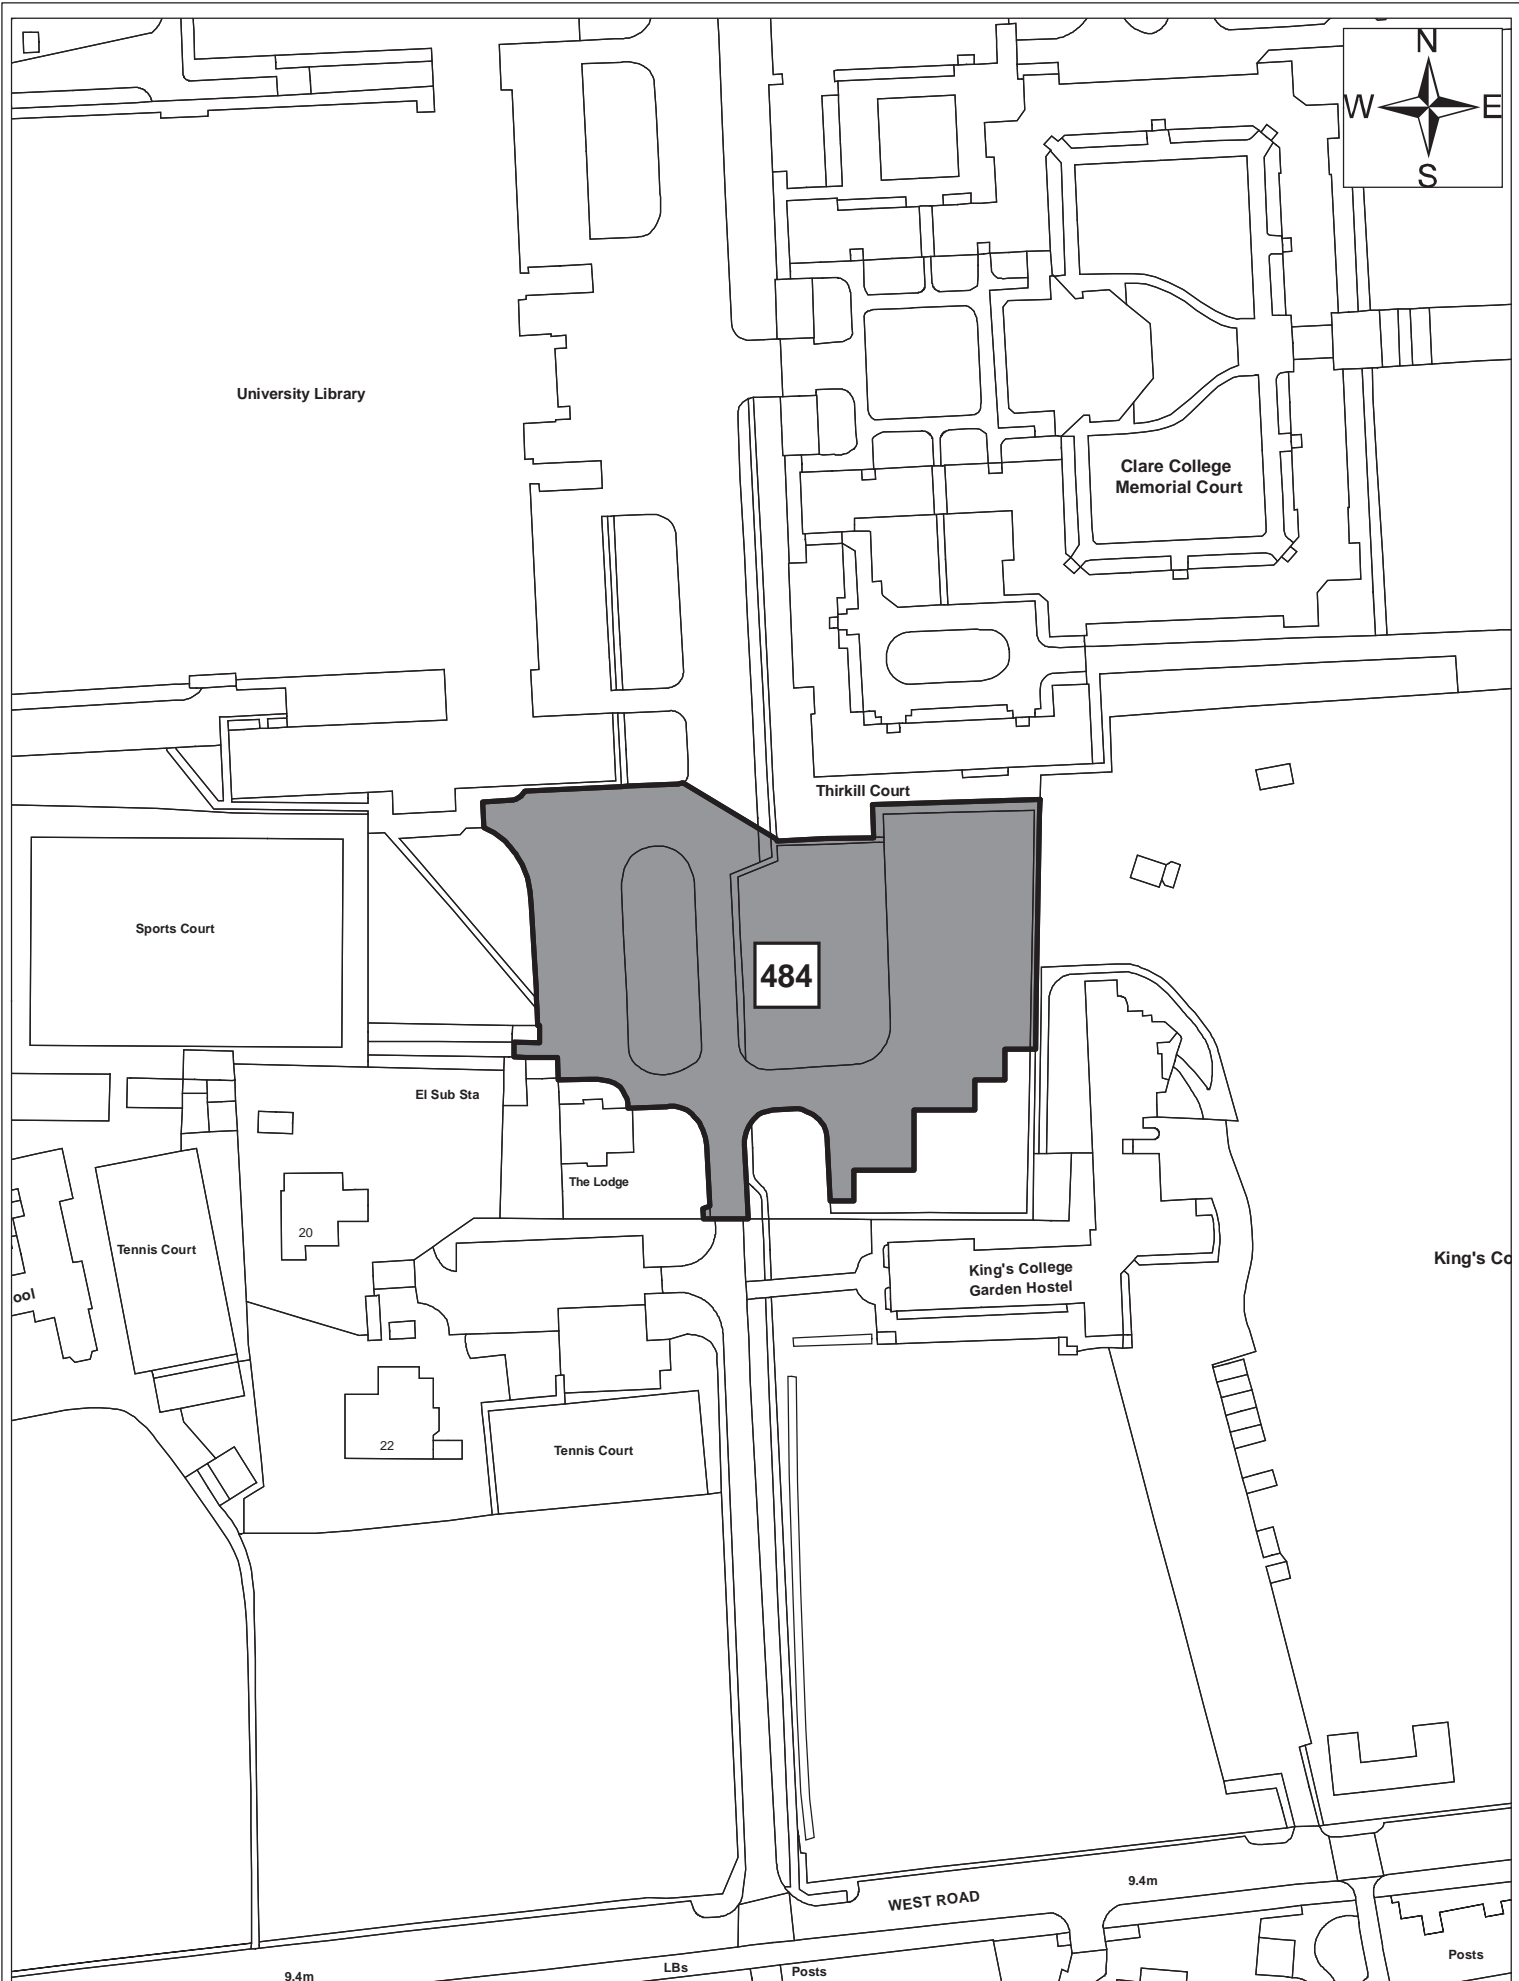

Site 484

Date:	1st September 2011
Produced by:	Matthew Merry
Section/Department:	Environment
Scale:	1:1,250