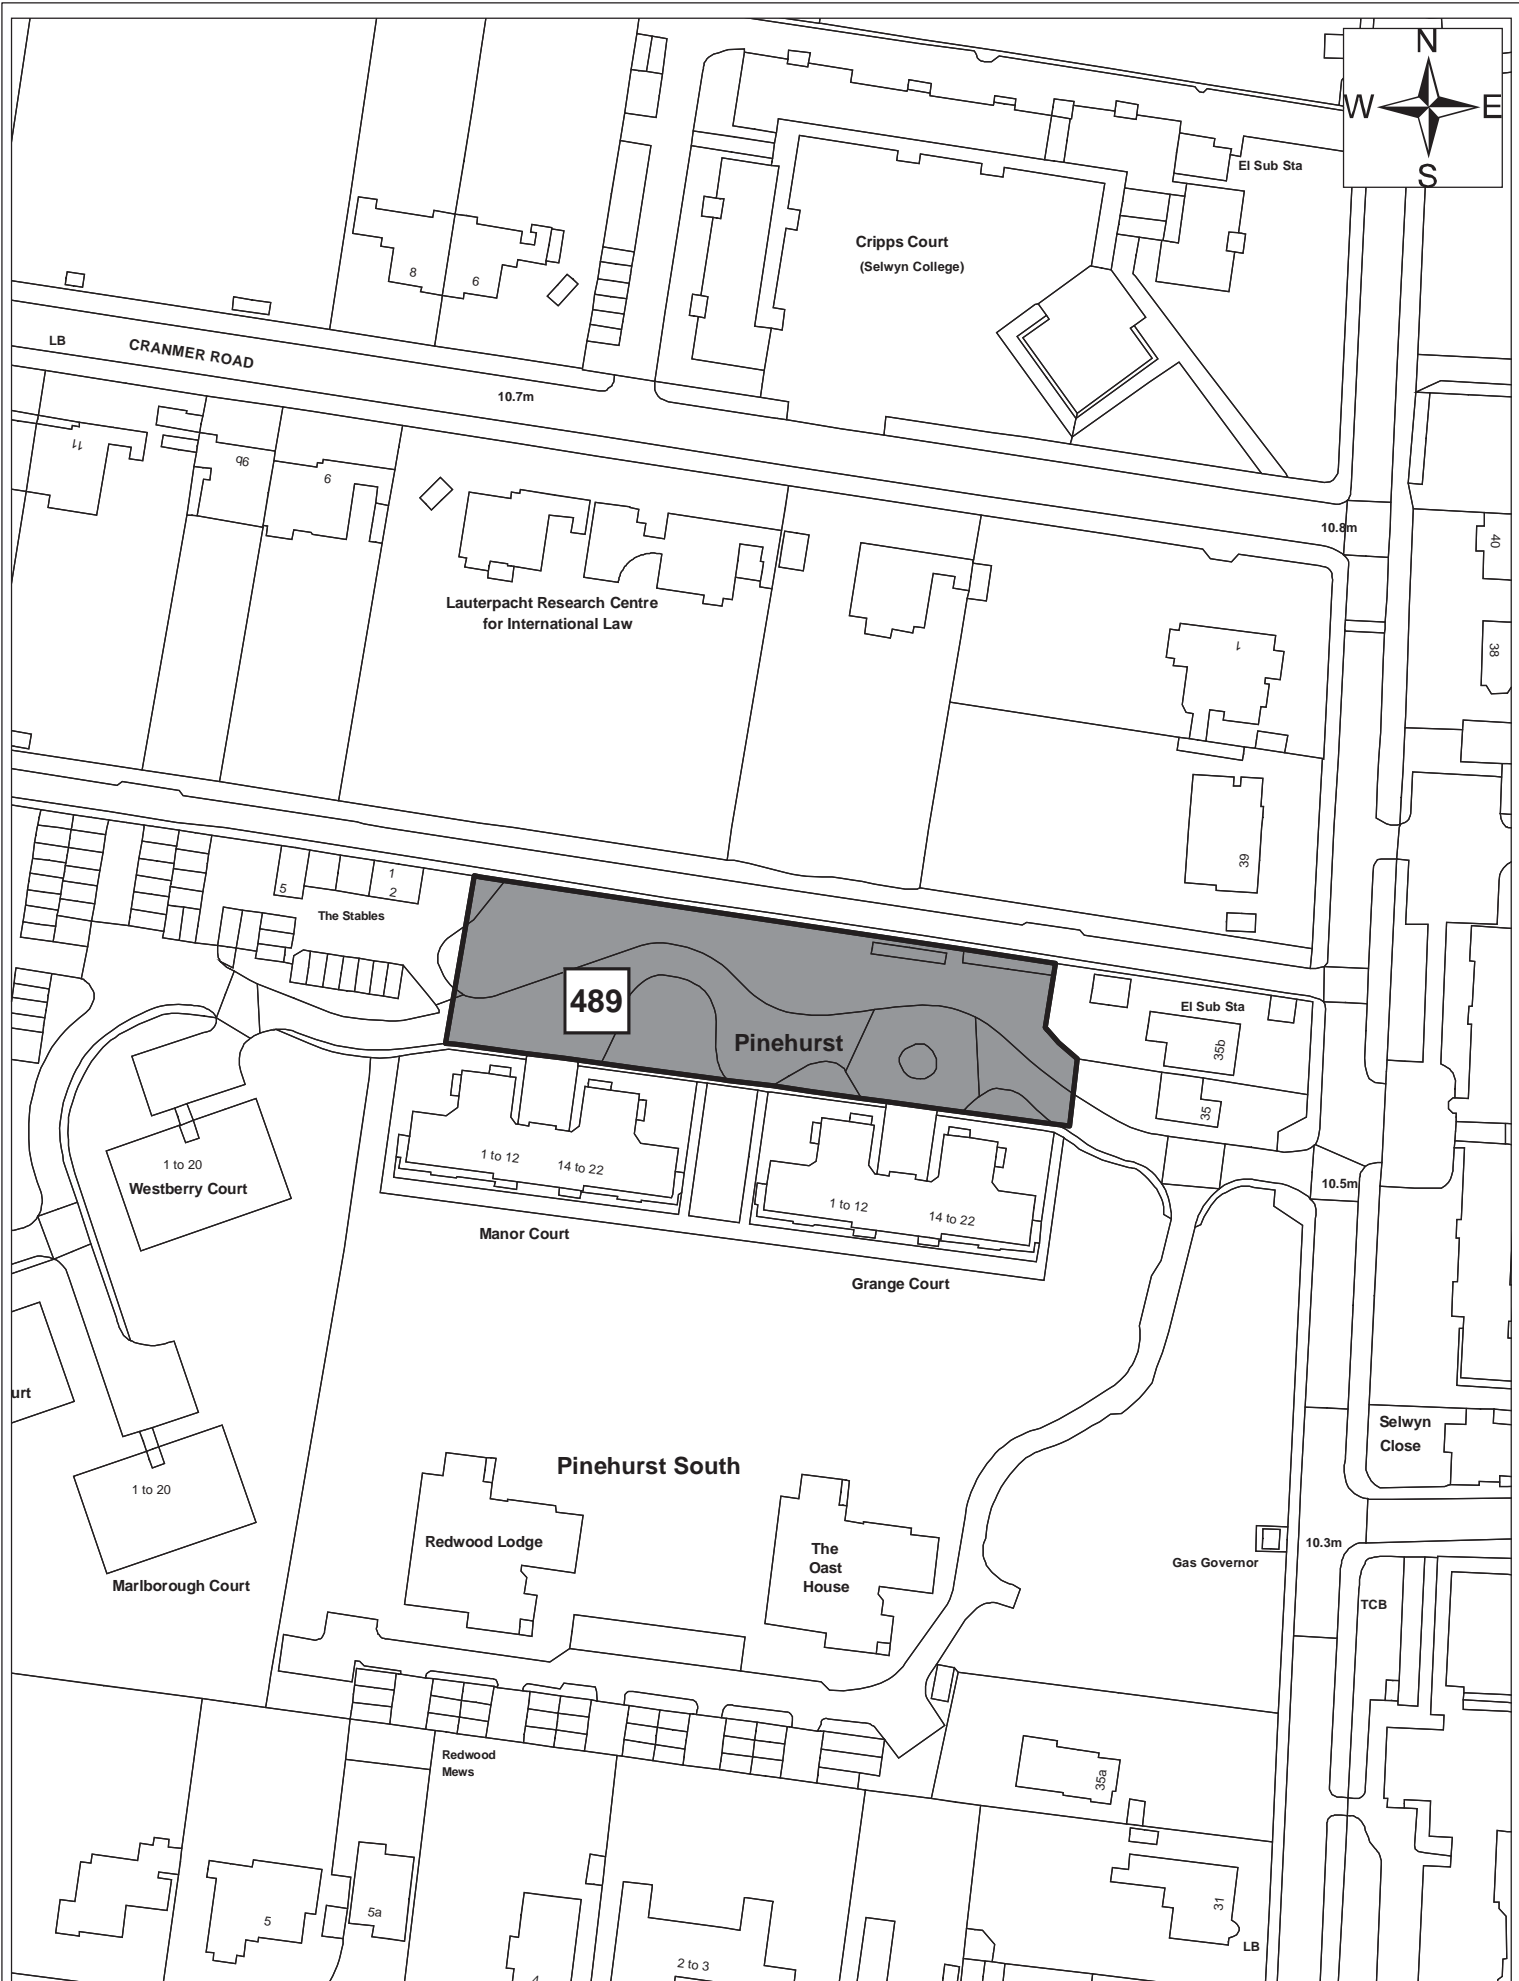

Site 489

Date:	1st September 2011
Produced by:	Matthew Merry
Section/Department:	Environment
Scale:	1:1,250