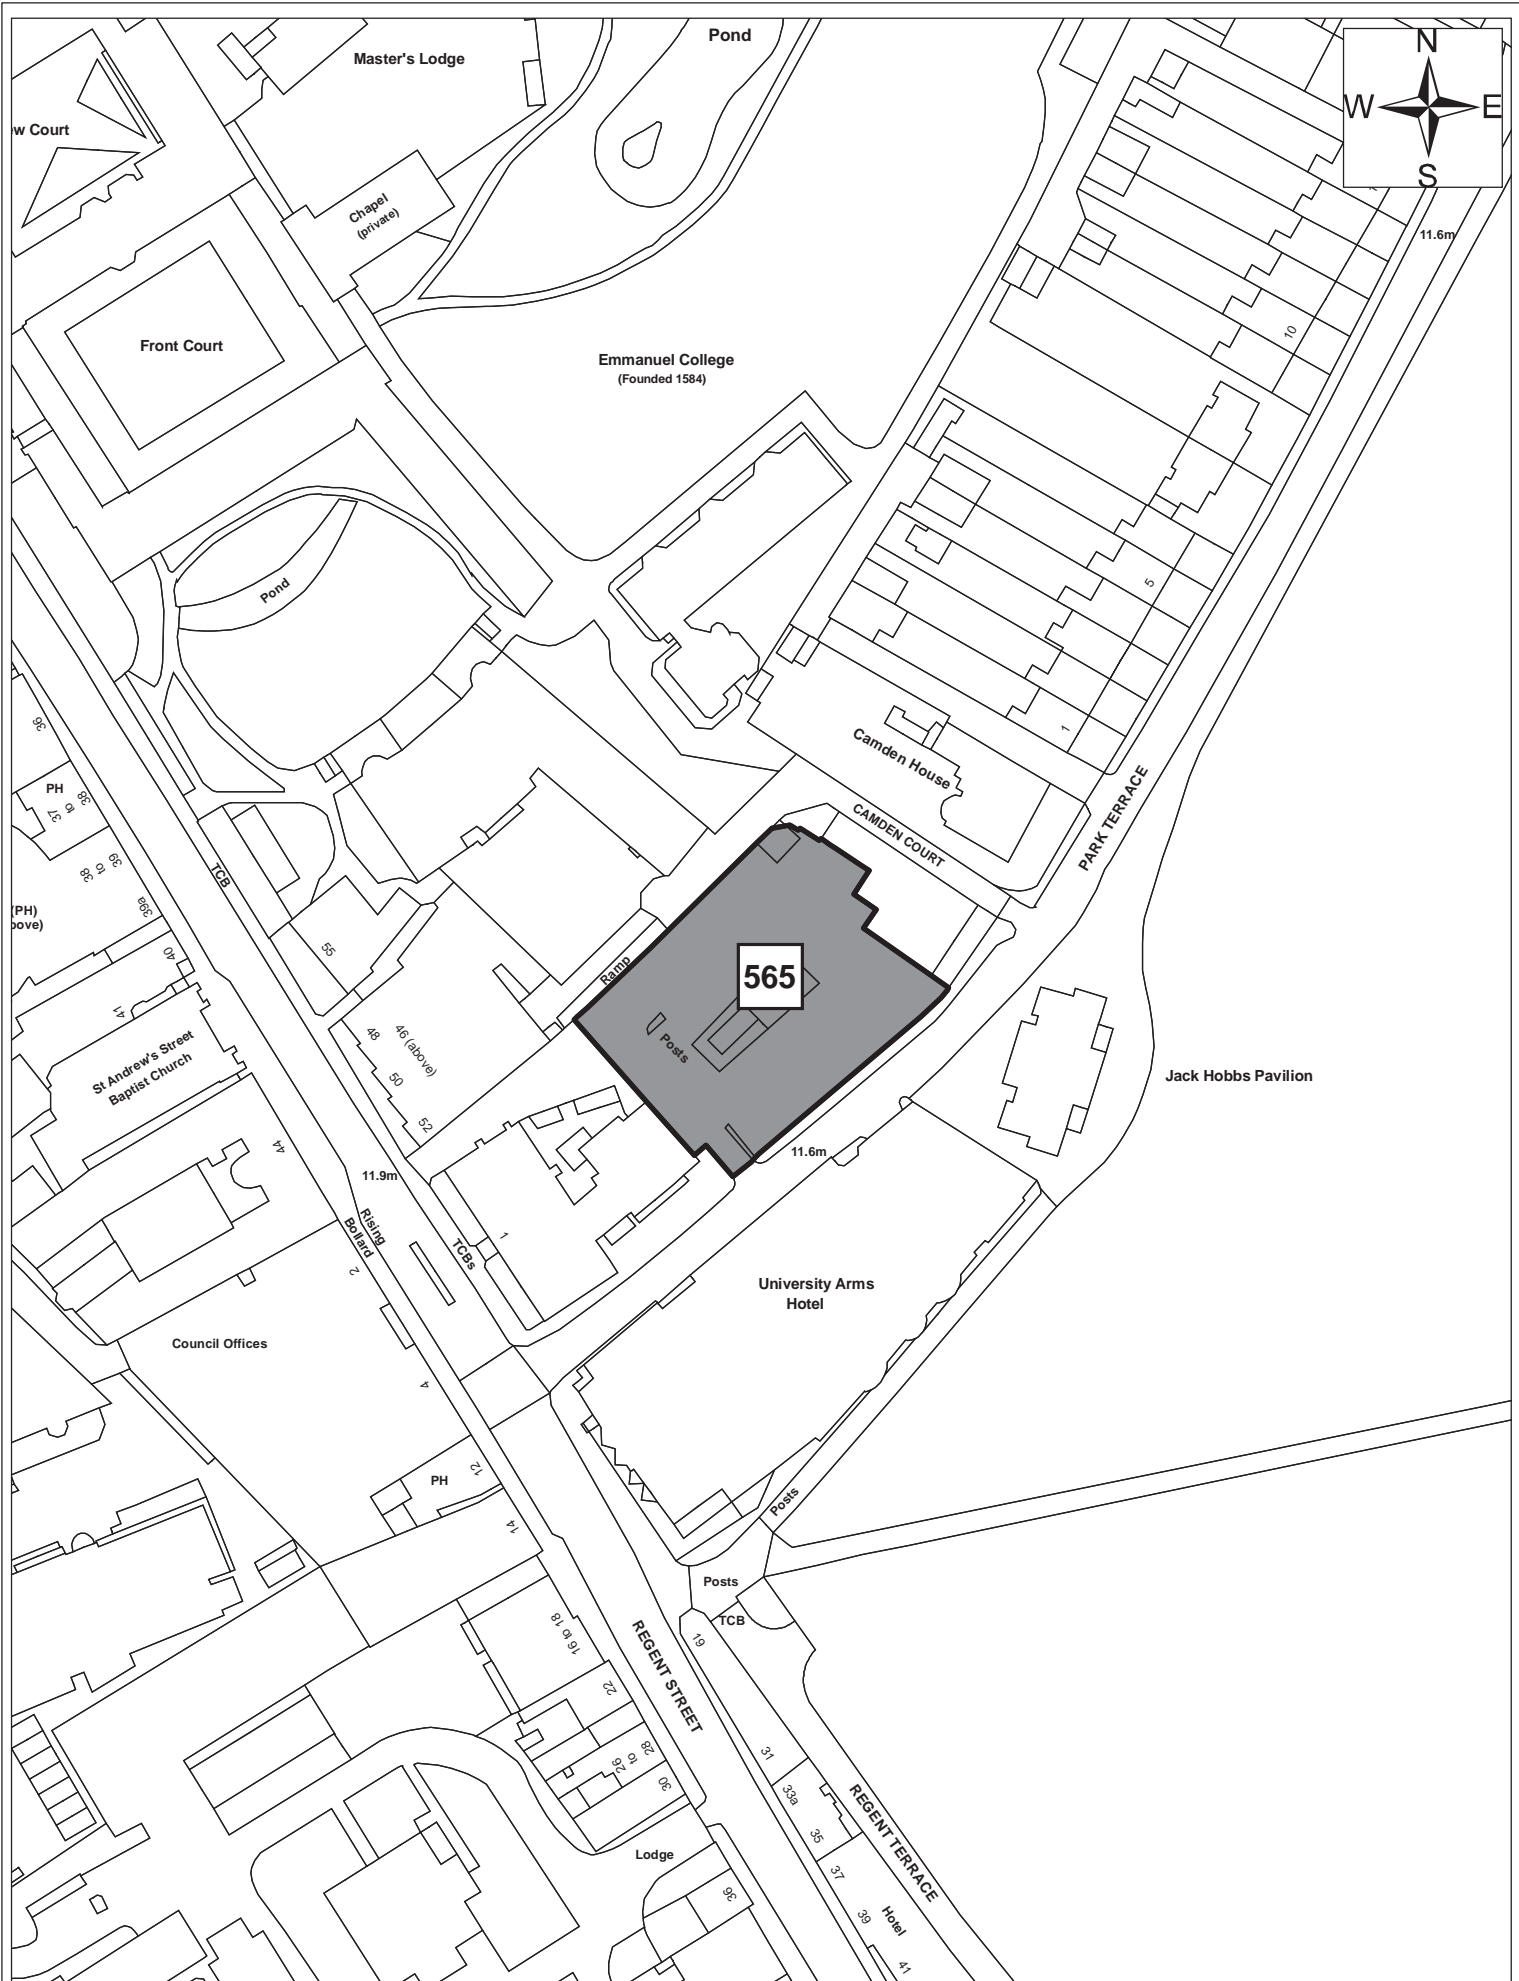

Site 565

Date:	1st September 2011
Produced by:	Matthew Merry
Section/Department:	Environment
Scale:	1:1,250