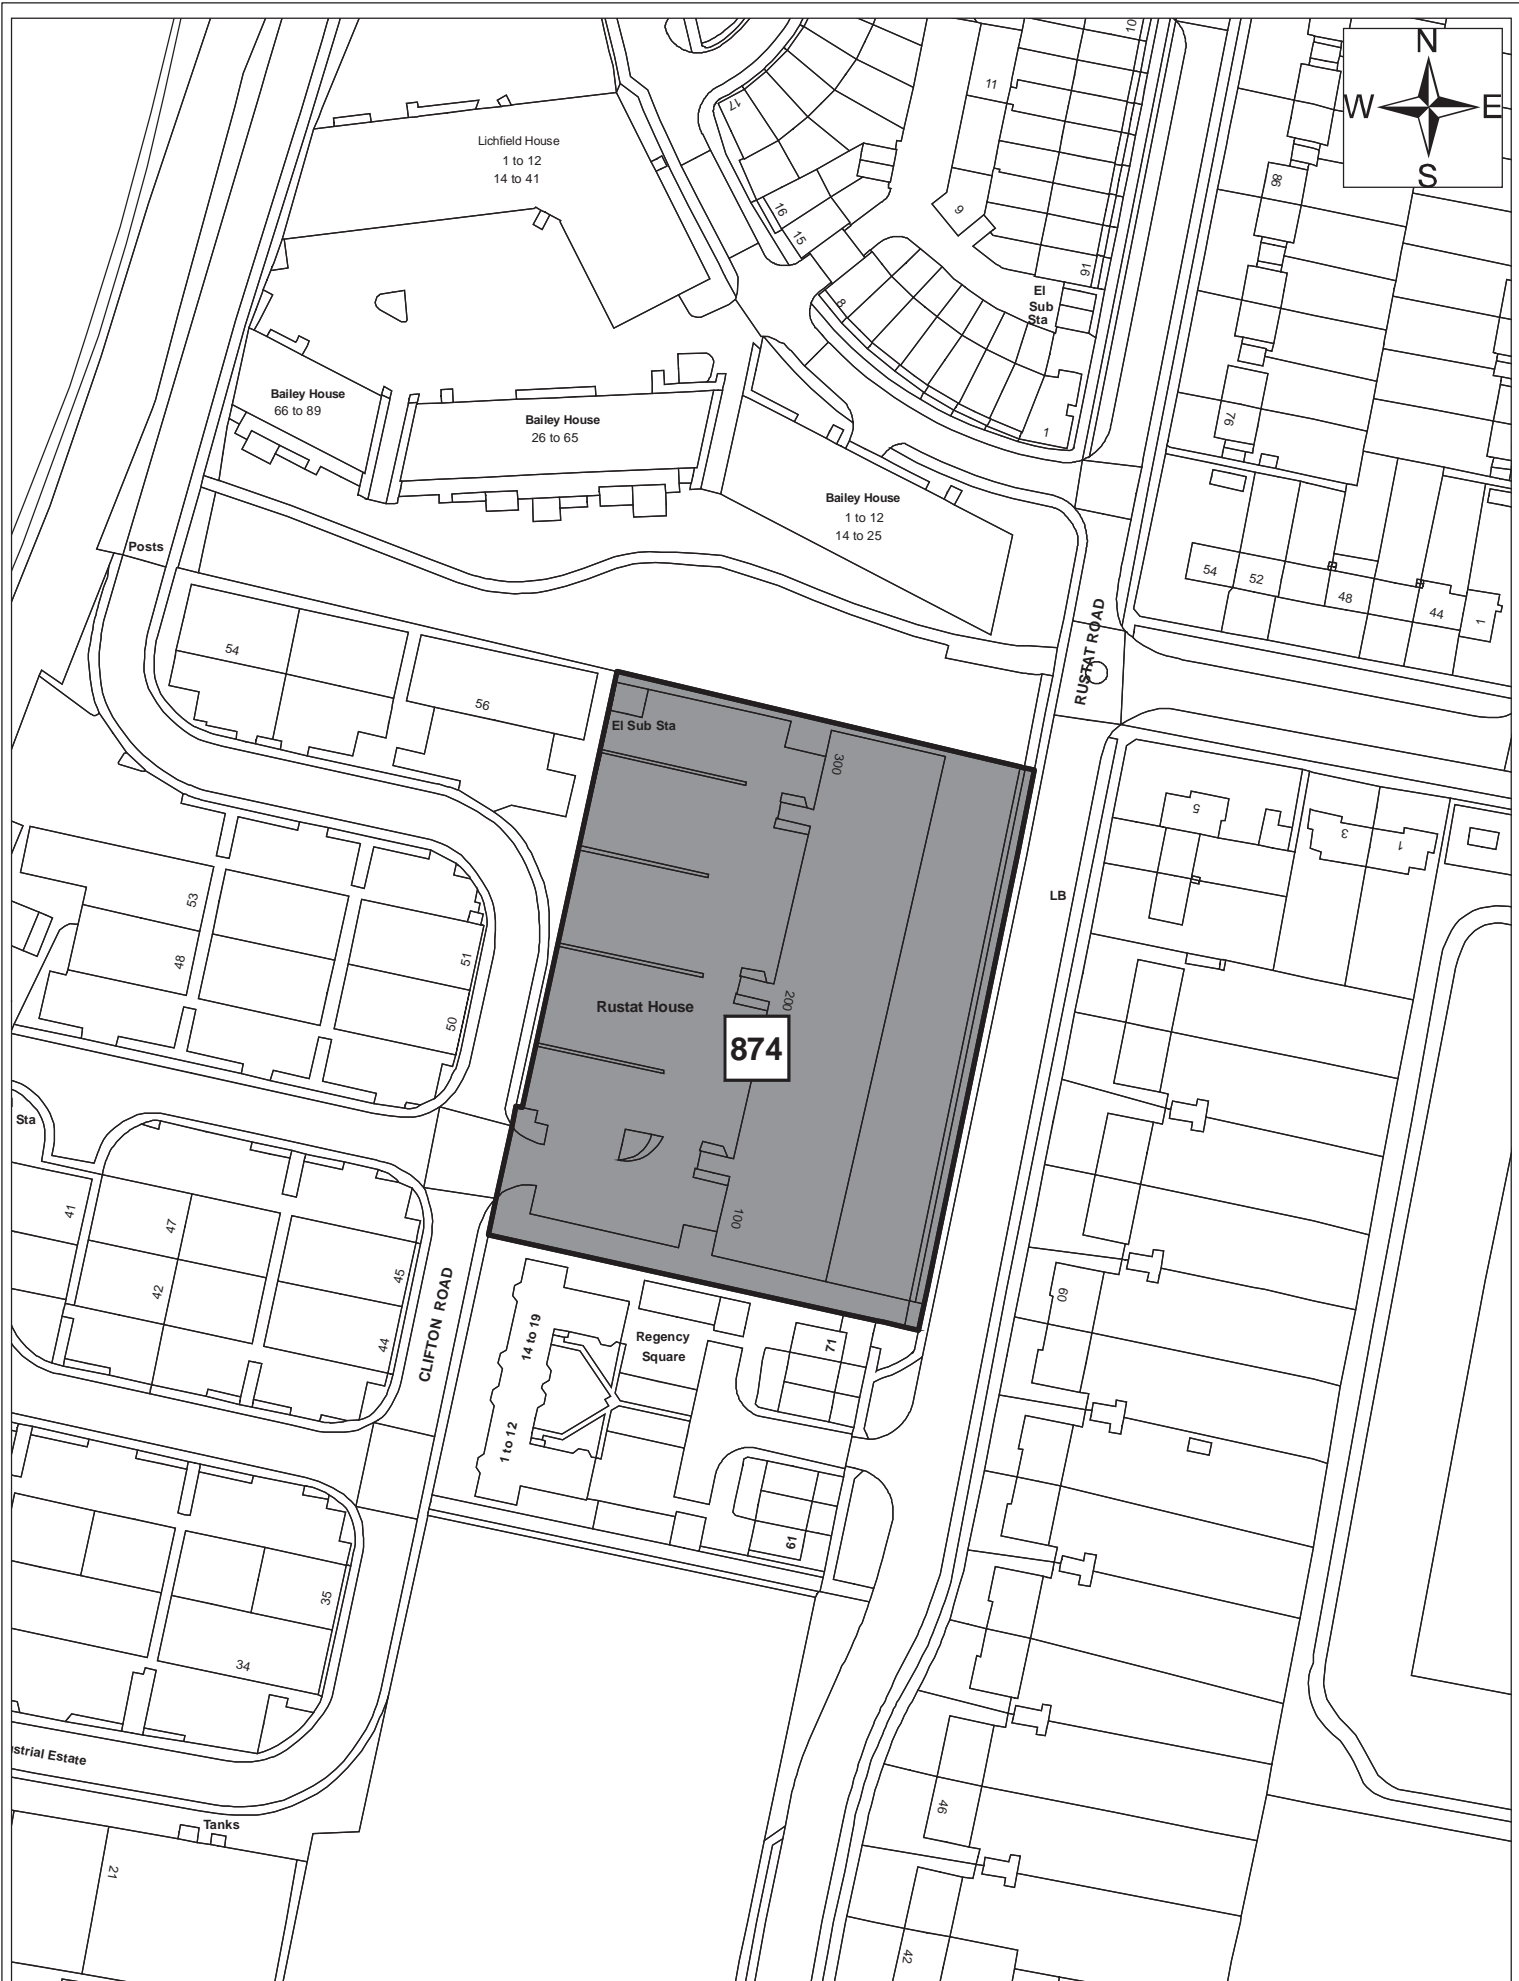

Site 874

Date:	1st September 2011
Produced by:	Matthew Merry
Section/Department:	Environment
Scale:	1:1,250