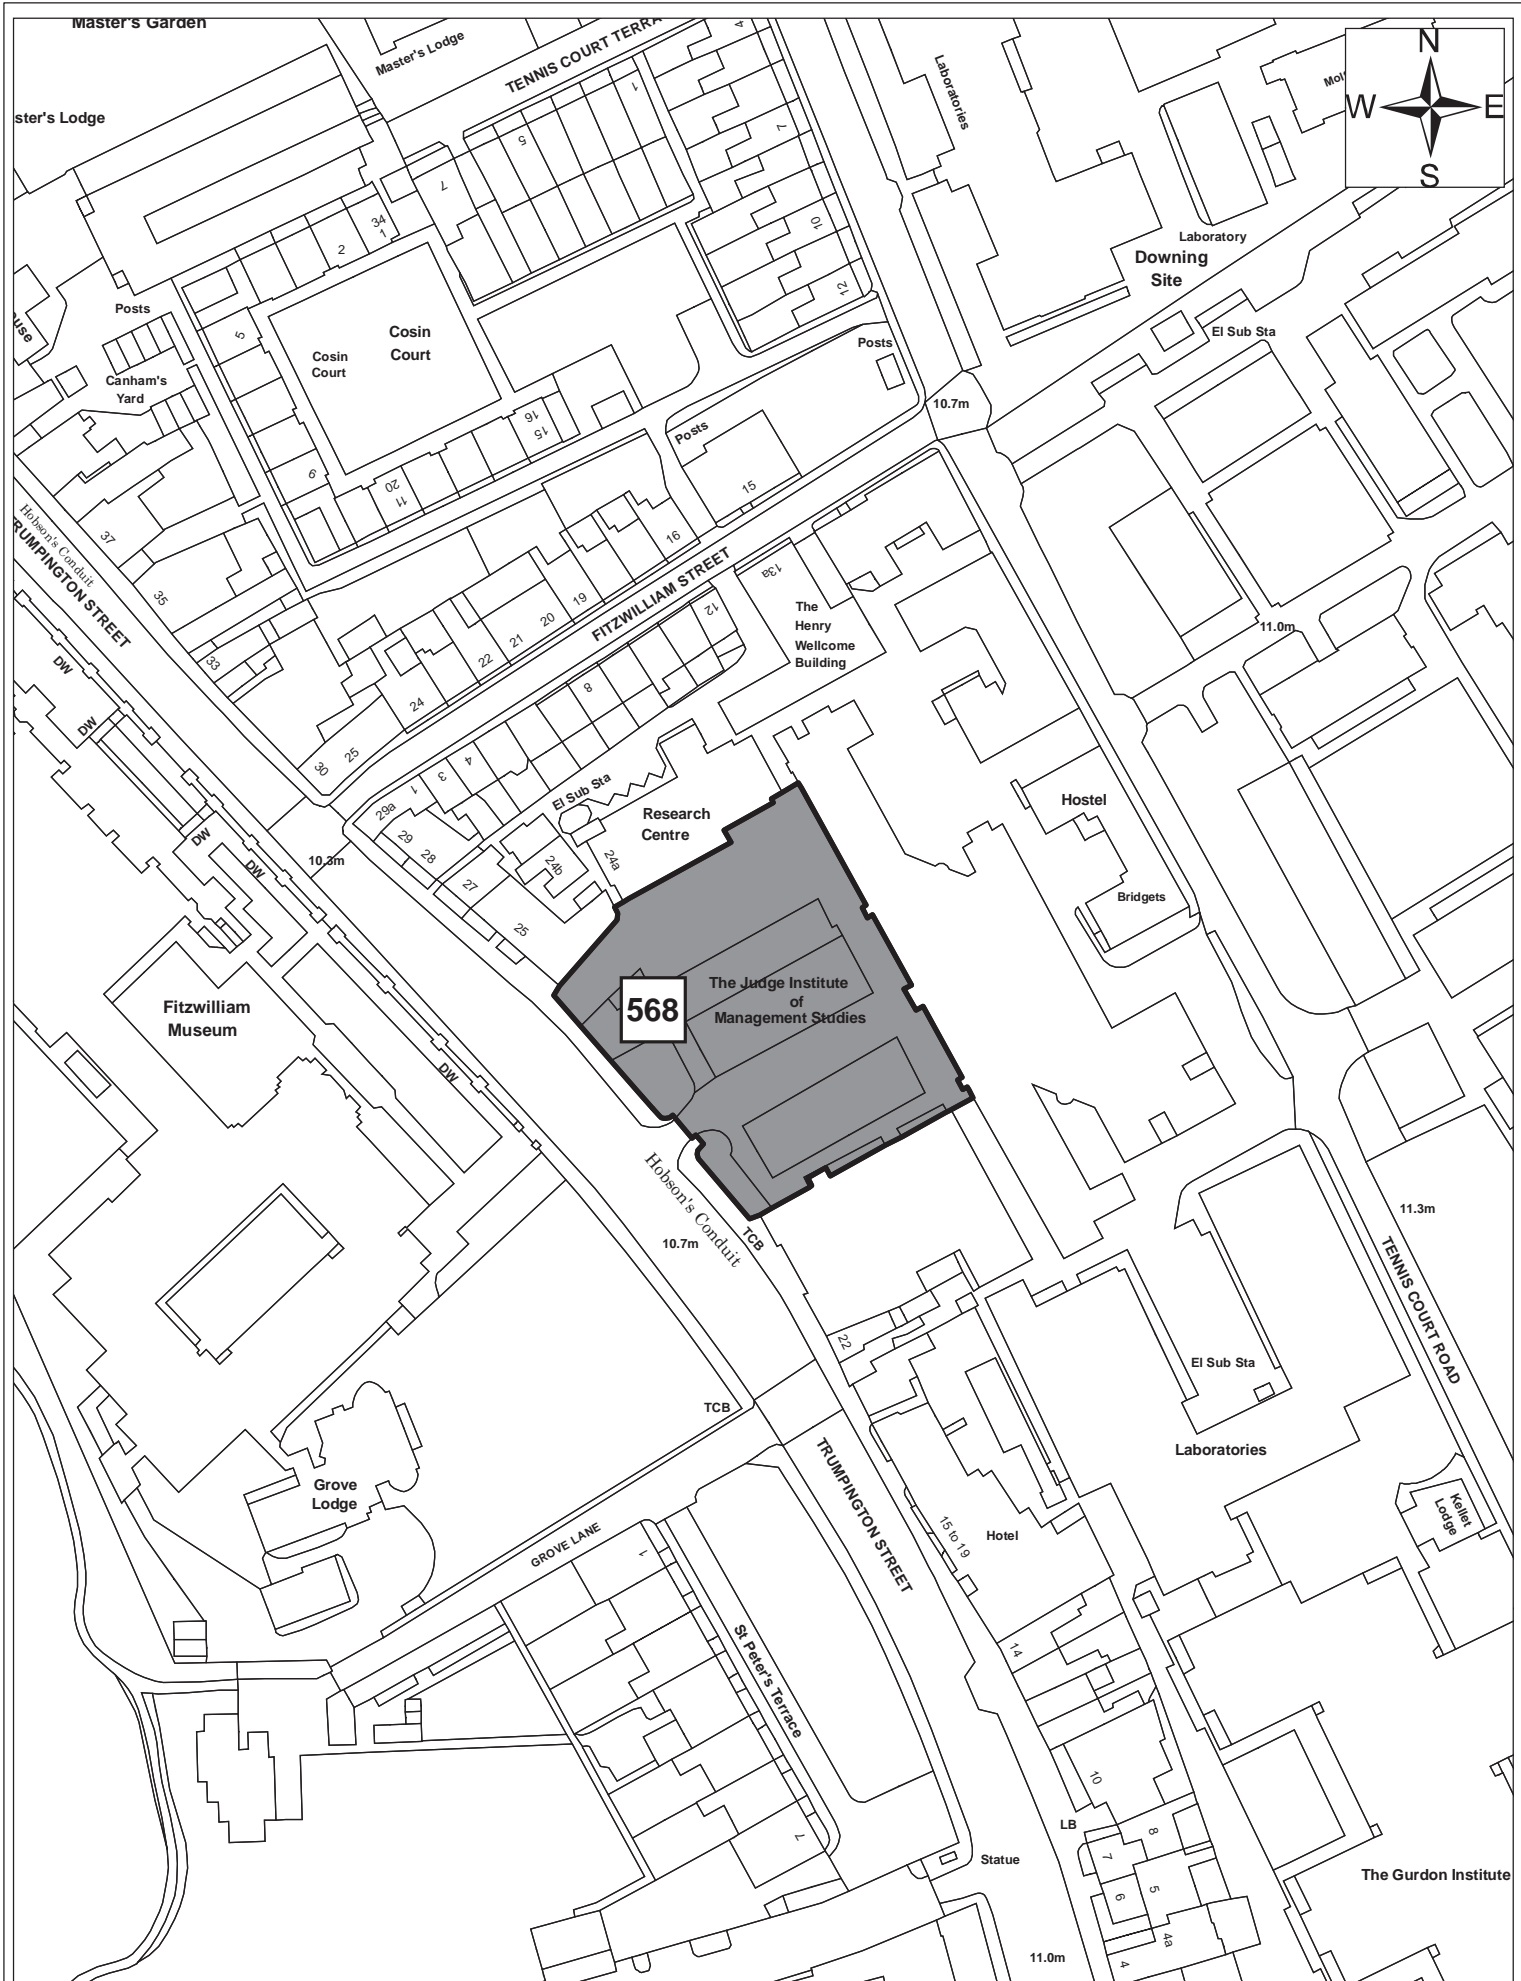

Site 568

Date:	1st September 2011
Produced by:	Matthew Merry
Section/Department:	Environment
Scale:	1:1,250