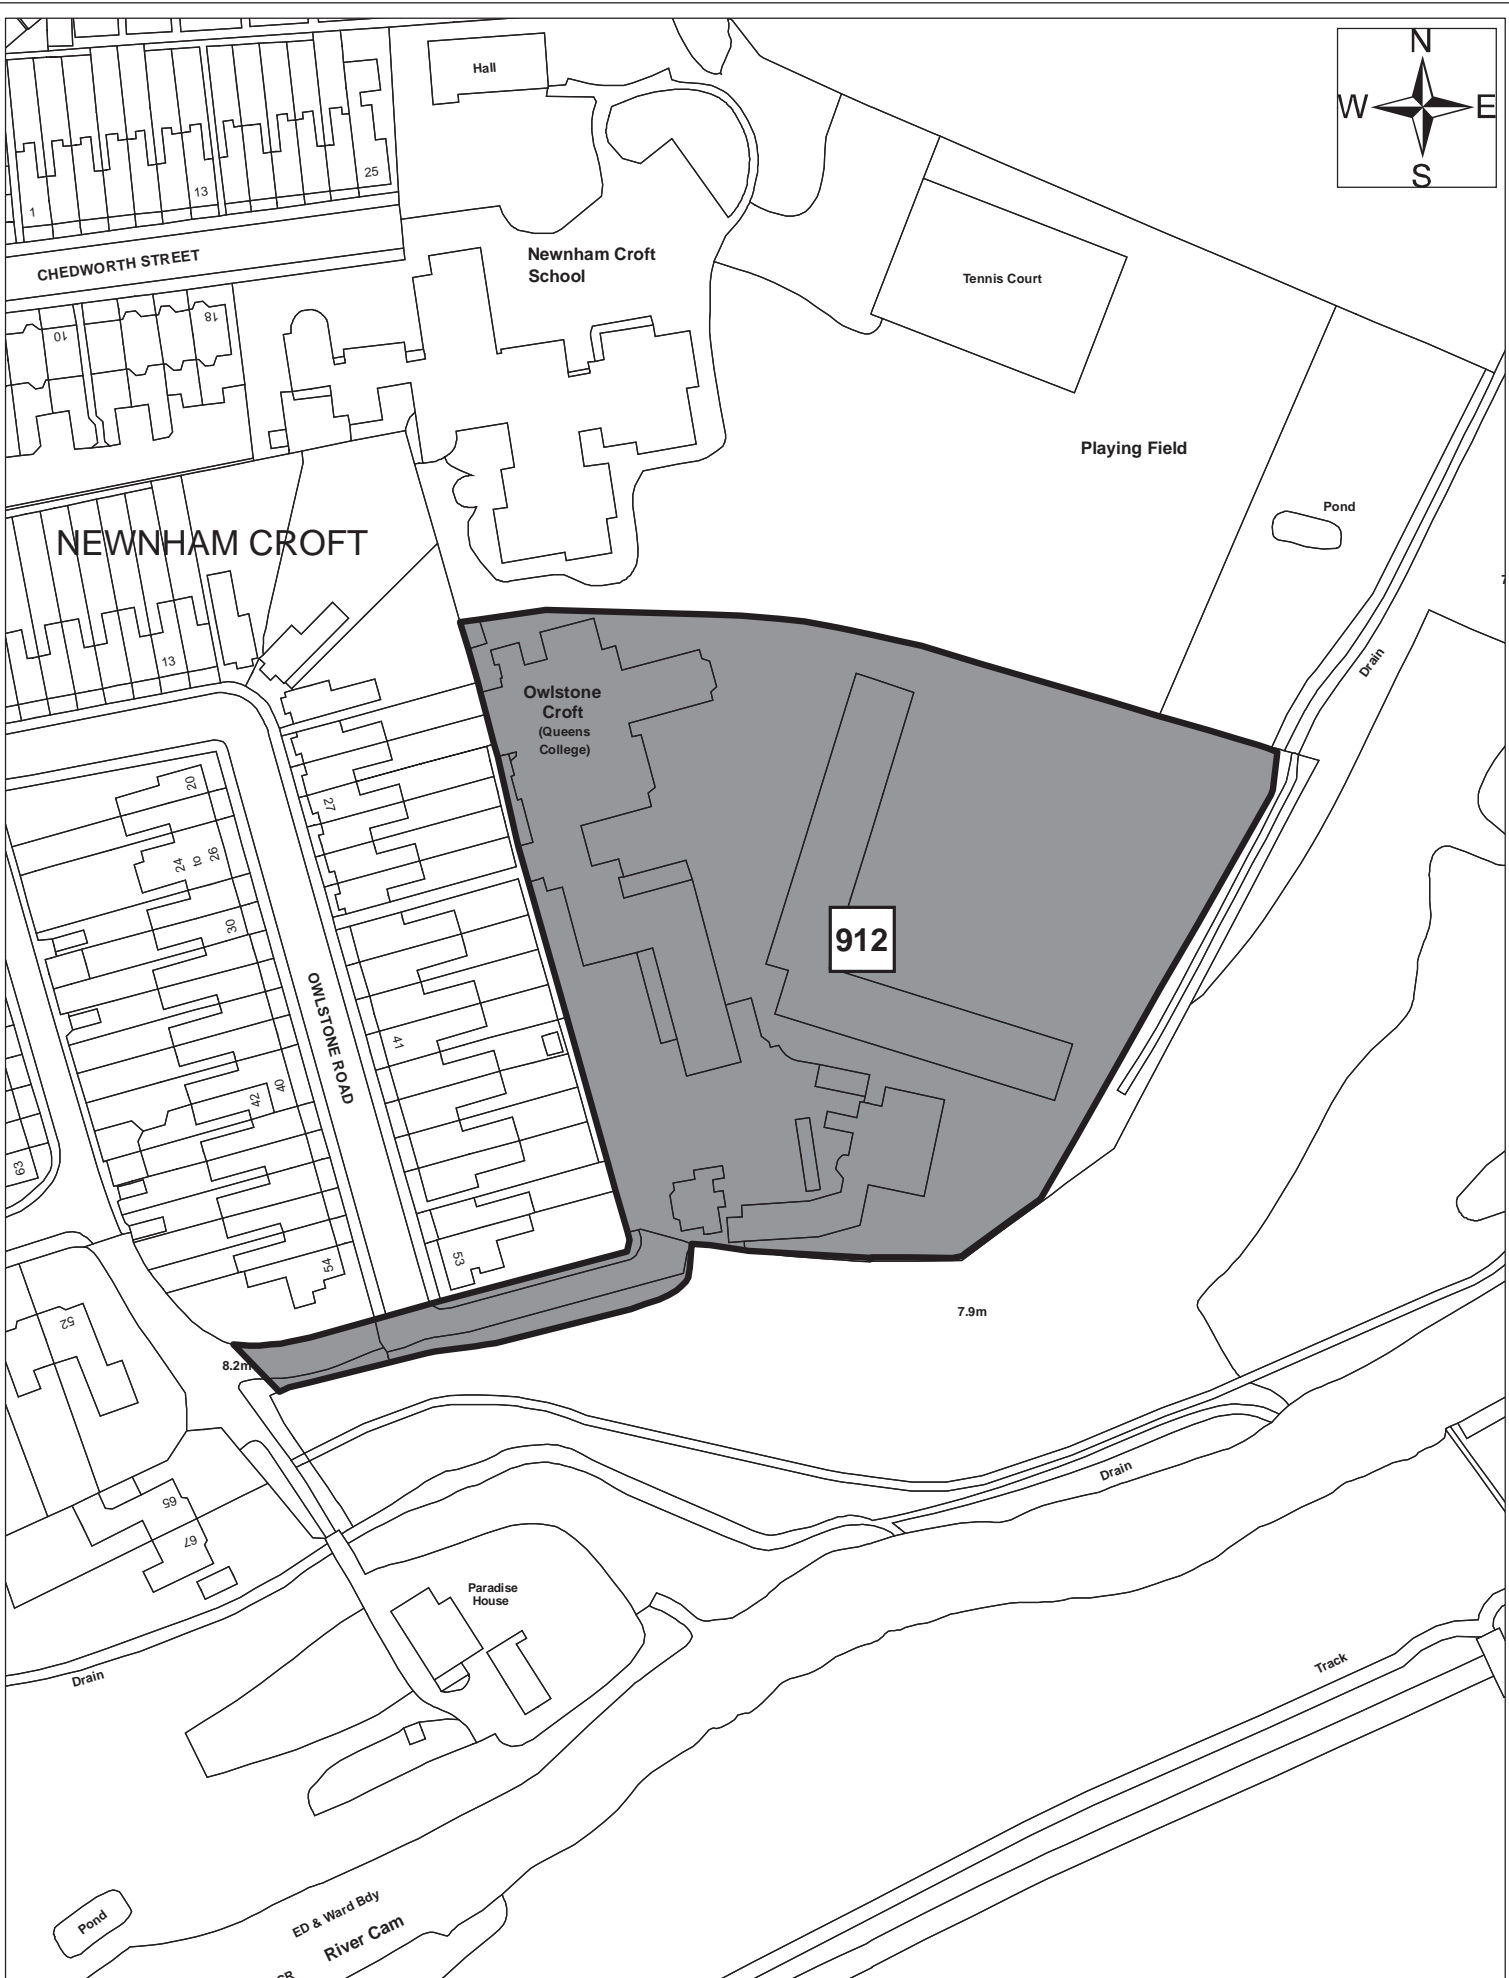

Date:	25th November 2011
Produced by:	Matthew Merry
Section/Department:	Environment
Scale:	1:2,000

Site 900

© Crown copyright and database right 2011. Ordnance Survey Licence number 100019730.

Date:	25th November 2011
Produced by:	Matthew Merry
Section/Department:	Environment
Scale:	1:2,250