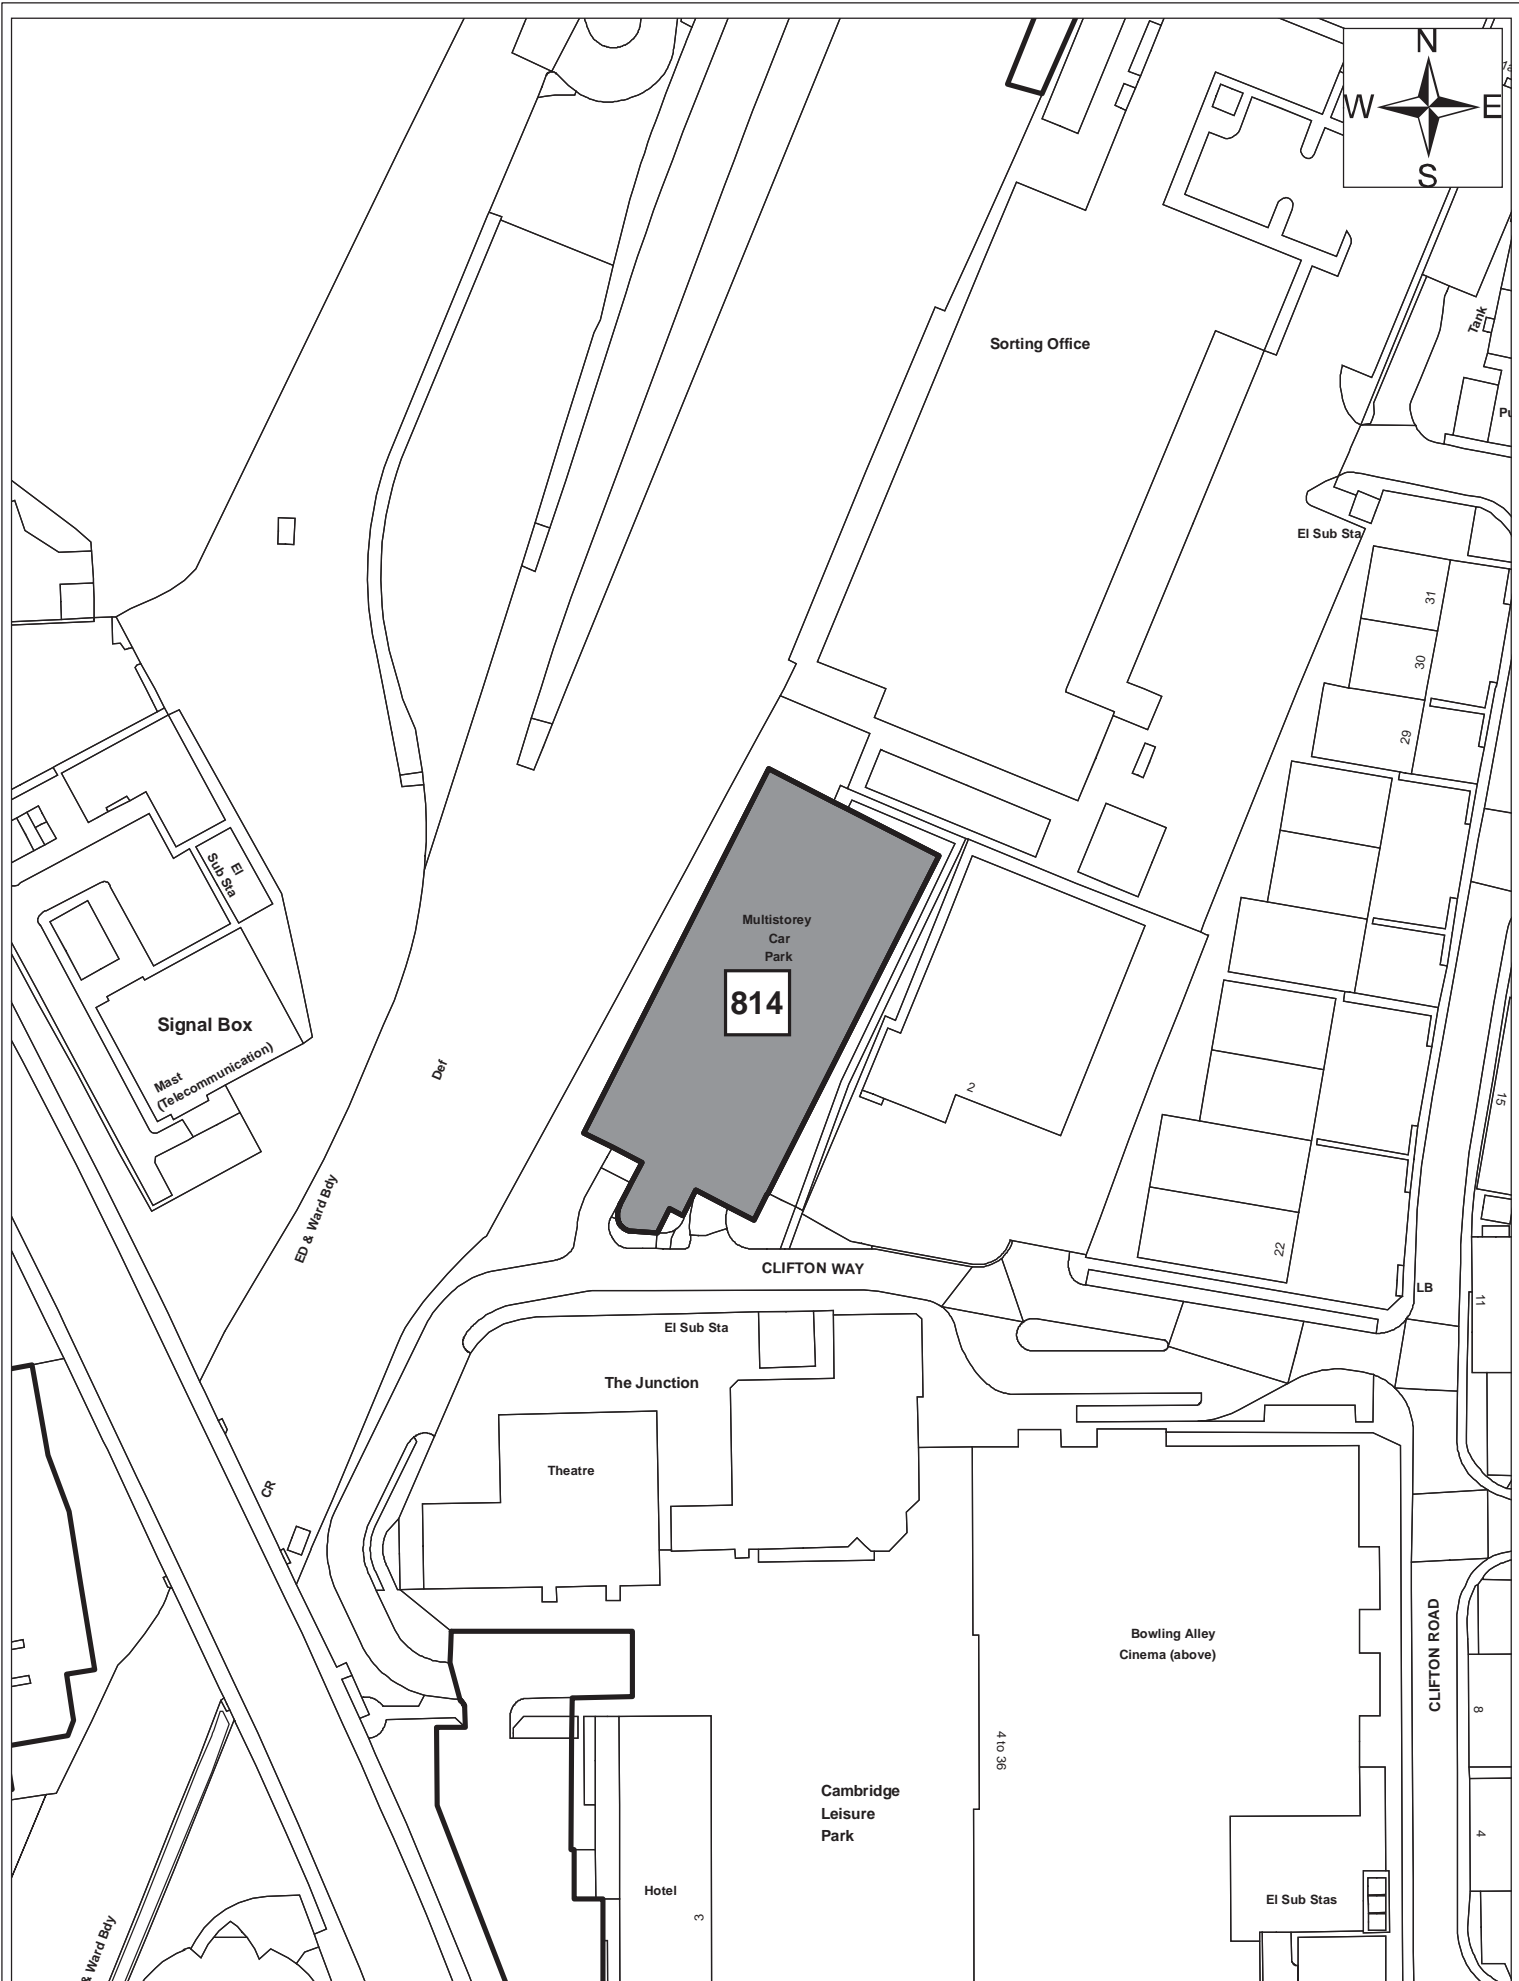

Site 813

Date:	1st September 2011
Produced by:	Matthew Merry
Section/Department:	Environment
Scale:	1:1,250

Site 814

© Crown copyright and database right 2011. Ordnance Survey Licence number 100019730.

Date:	1st September 2011
Produced by:	Matthew Merry
Section/Department:	Environment
Scale:	1:1,250