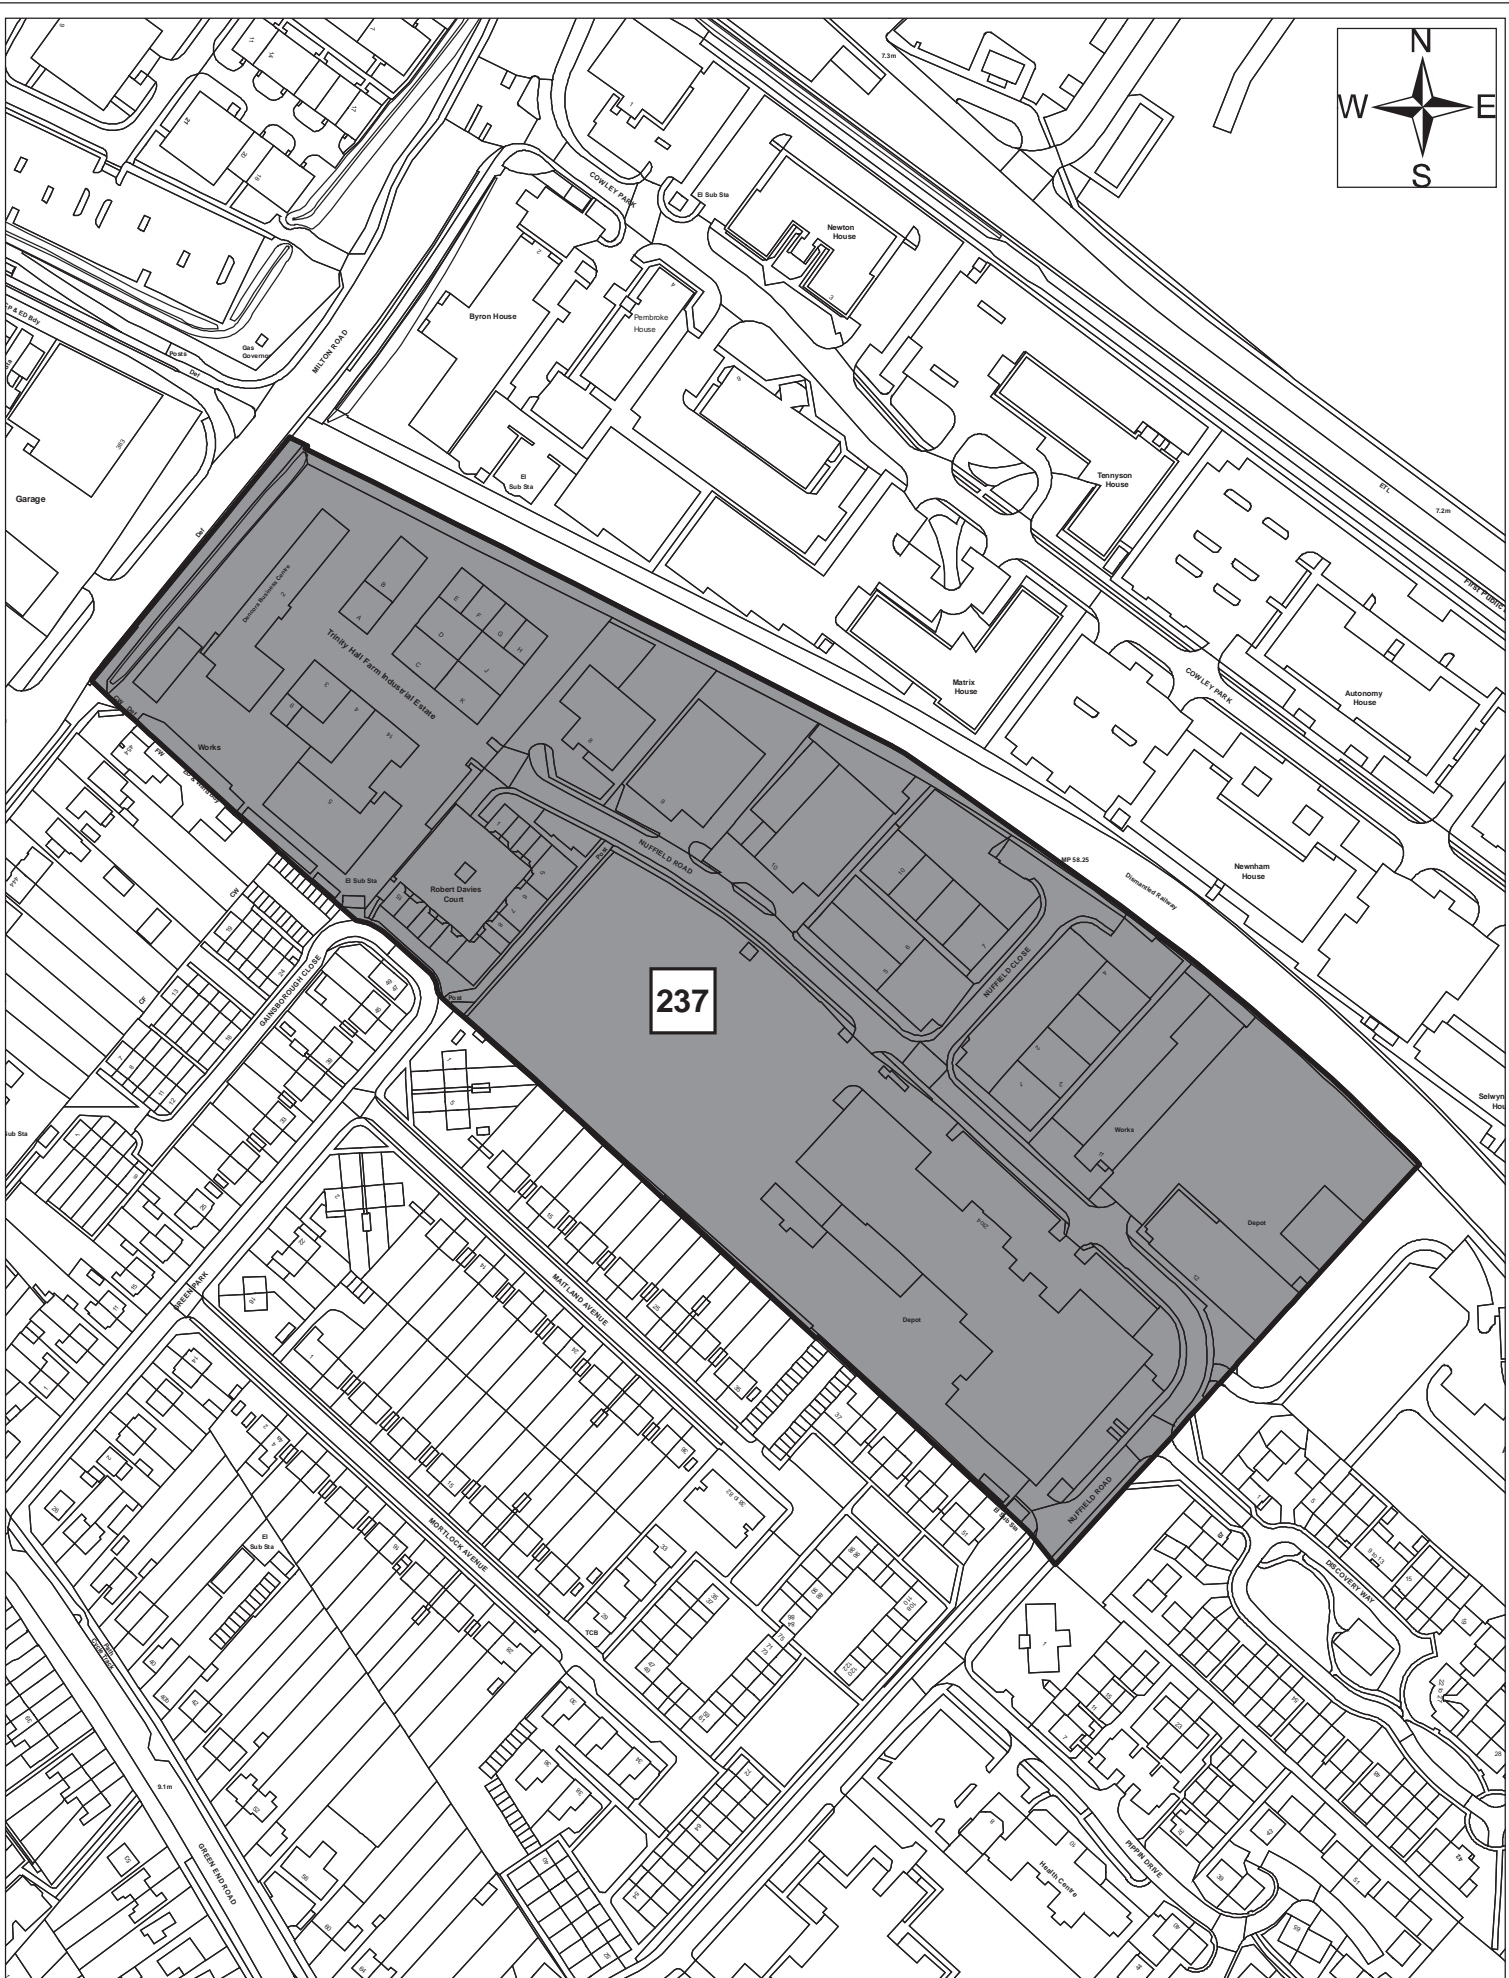

© Crown copyright and database right 2011. Ordnance Survey Licence number 100019730.

Site 63

Date:	19/08/11
Produced by:	Myles Greensmith
Section/Department:	Environment
Scale:	1:1250

237

Site 237

Date:	1st September 2011
Produced by:	Matthew Merry
Section/Department:	Environment
Scale:	1:2,250