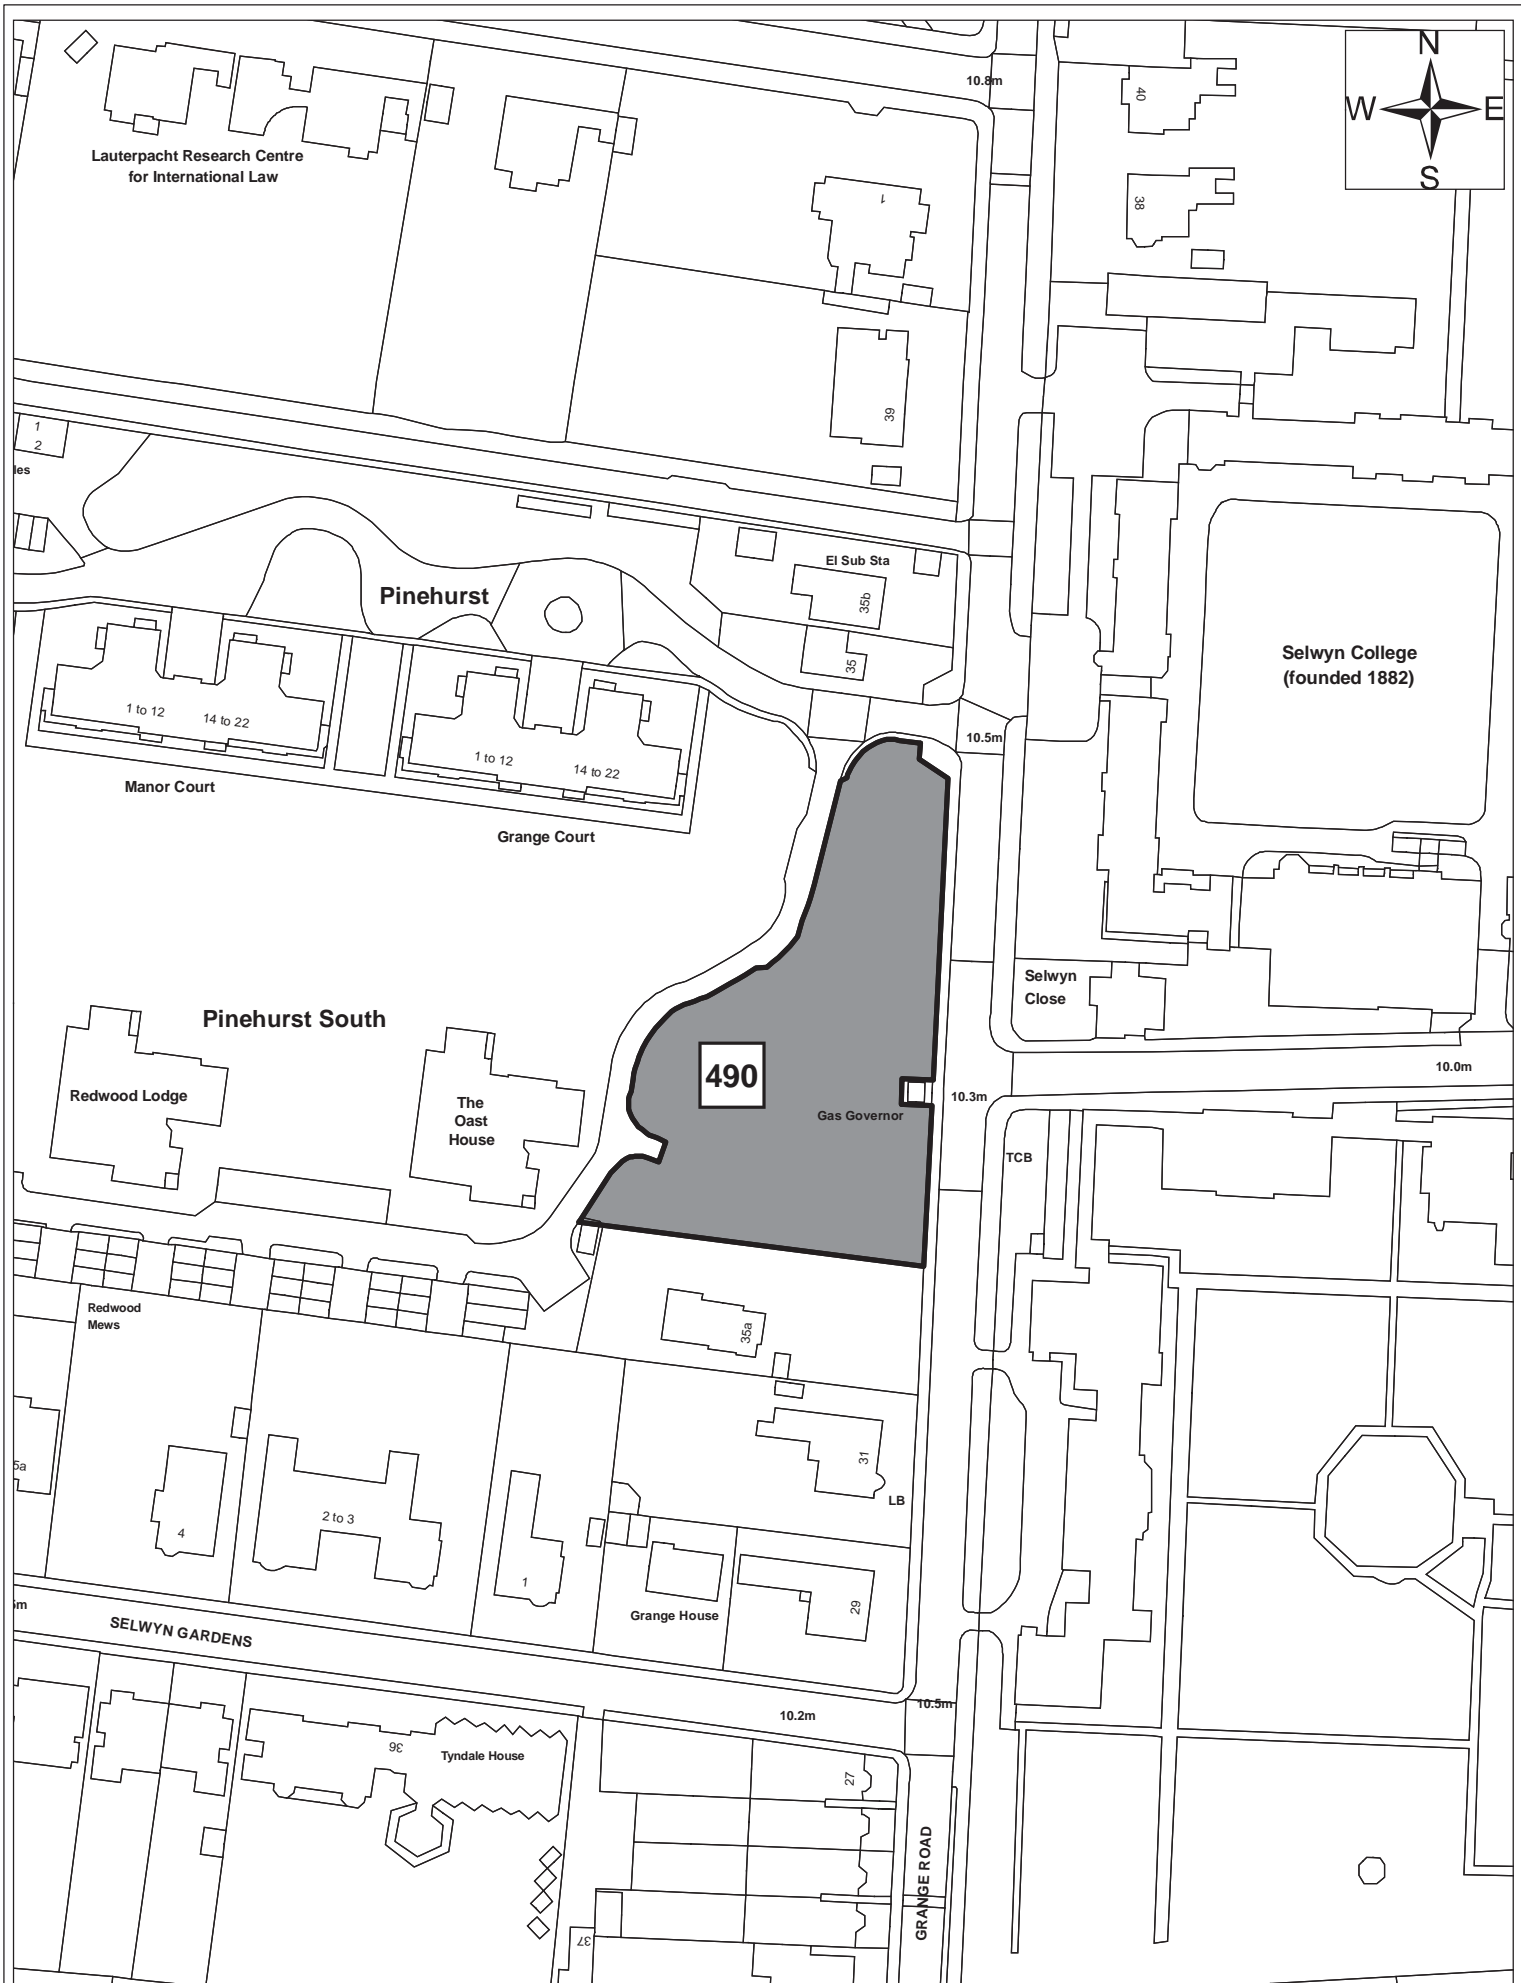

Site 490

Date:	1st September 2011
Produced by:	Matthew Merry
Section/Department:	Environment
Scale:	1:1,250