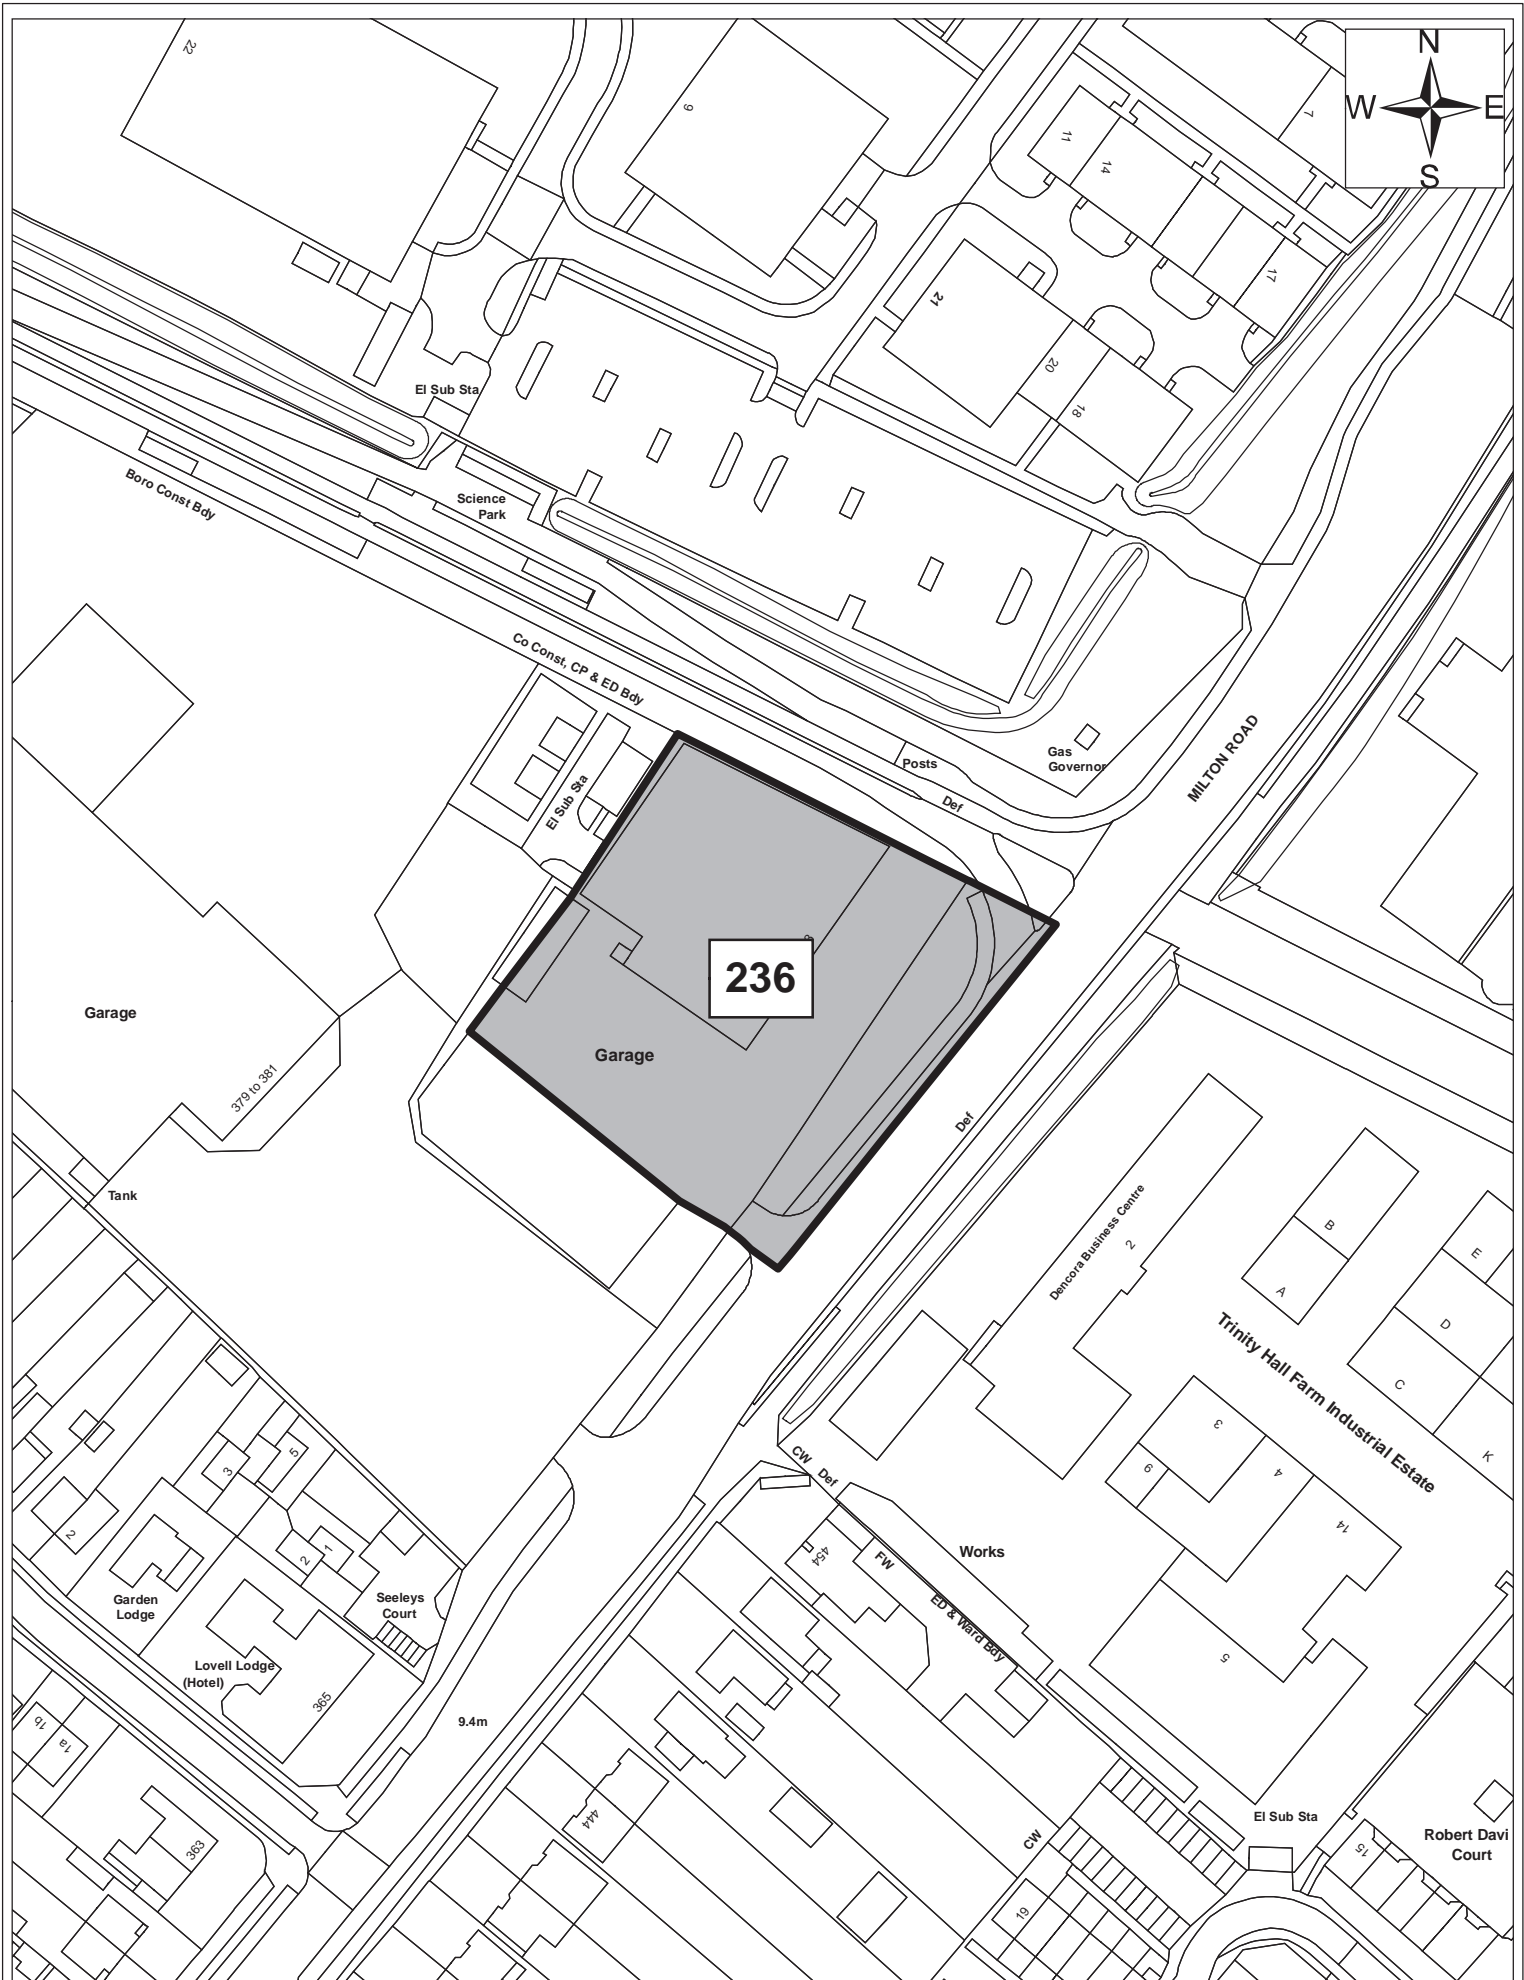

Site 236

Date:	19/08/11
Produced by:	Myles Greensmith
Section/Department:	Environment
Scale:	1:1,250