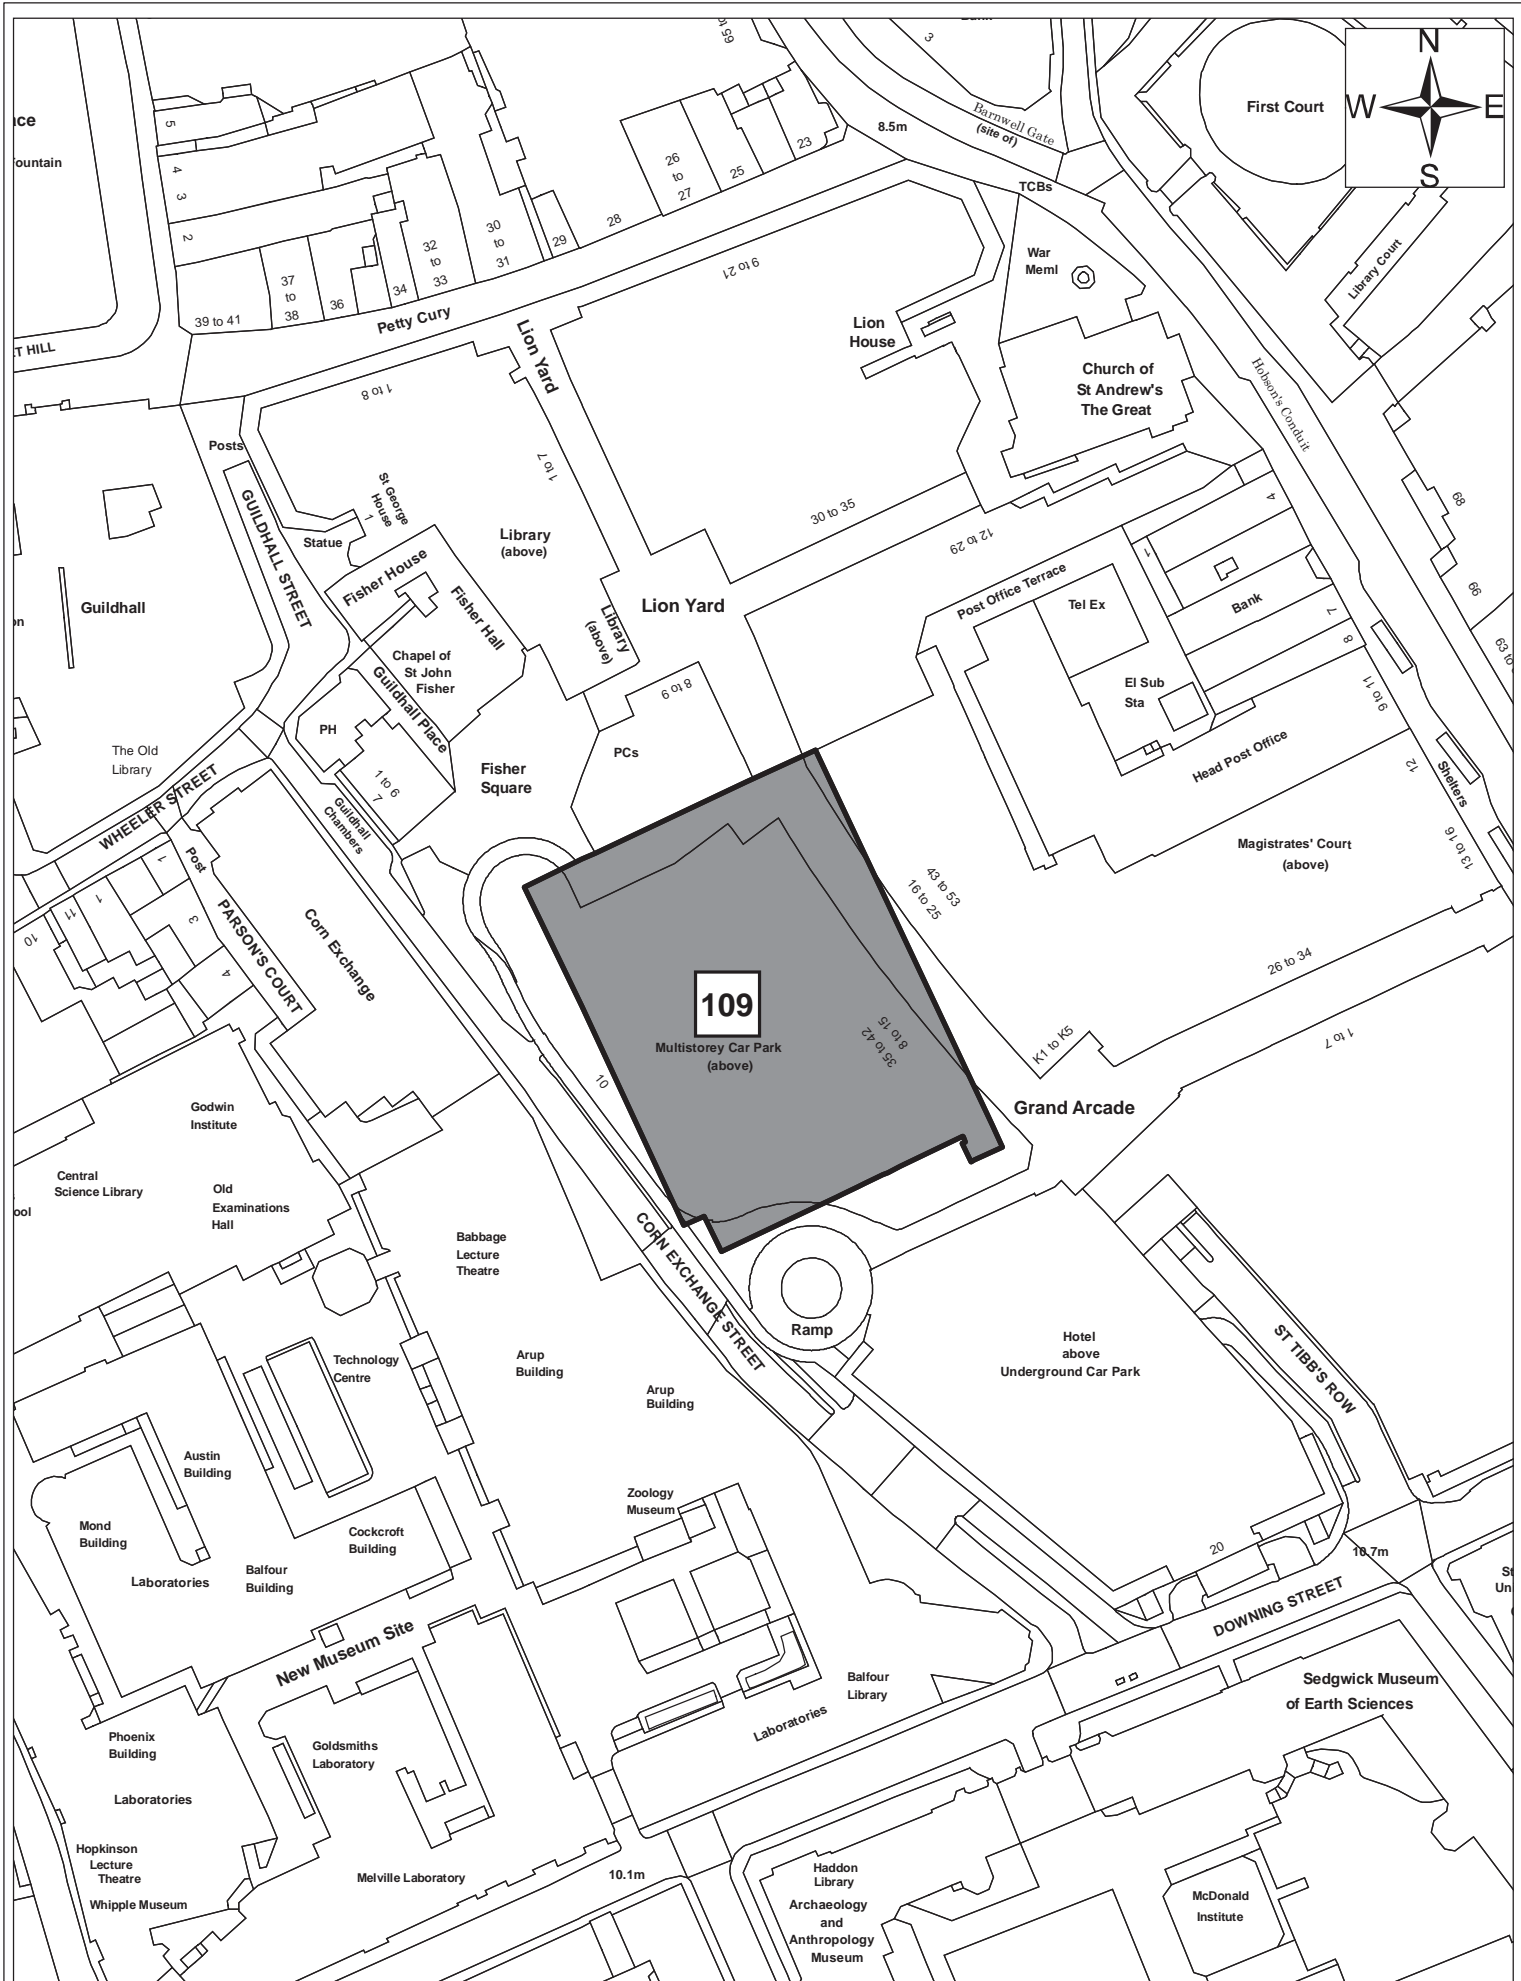

Site 109

Date:	1st September 2011
Produced by:	Matthew Merry
Section/Department:	Environment
Scale:	1:1,250