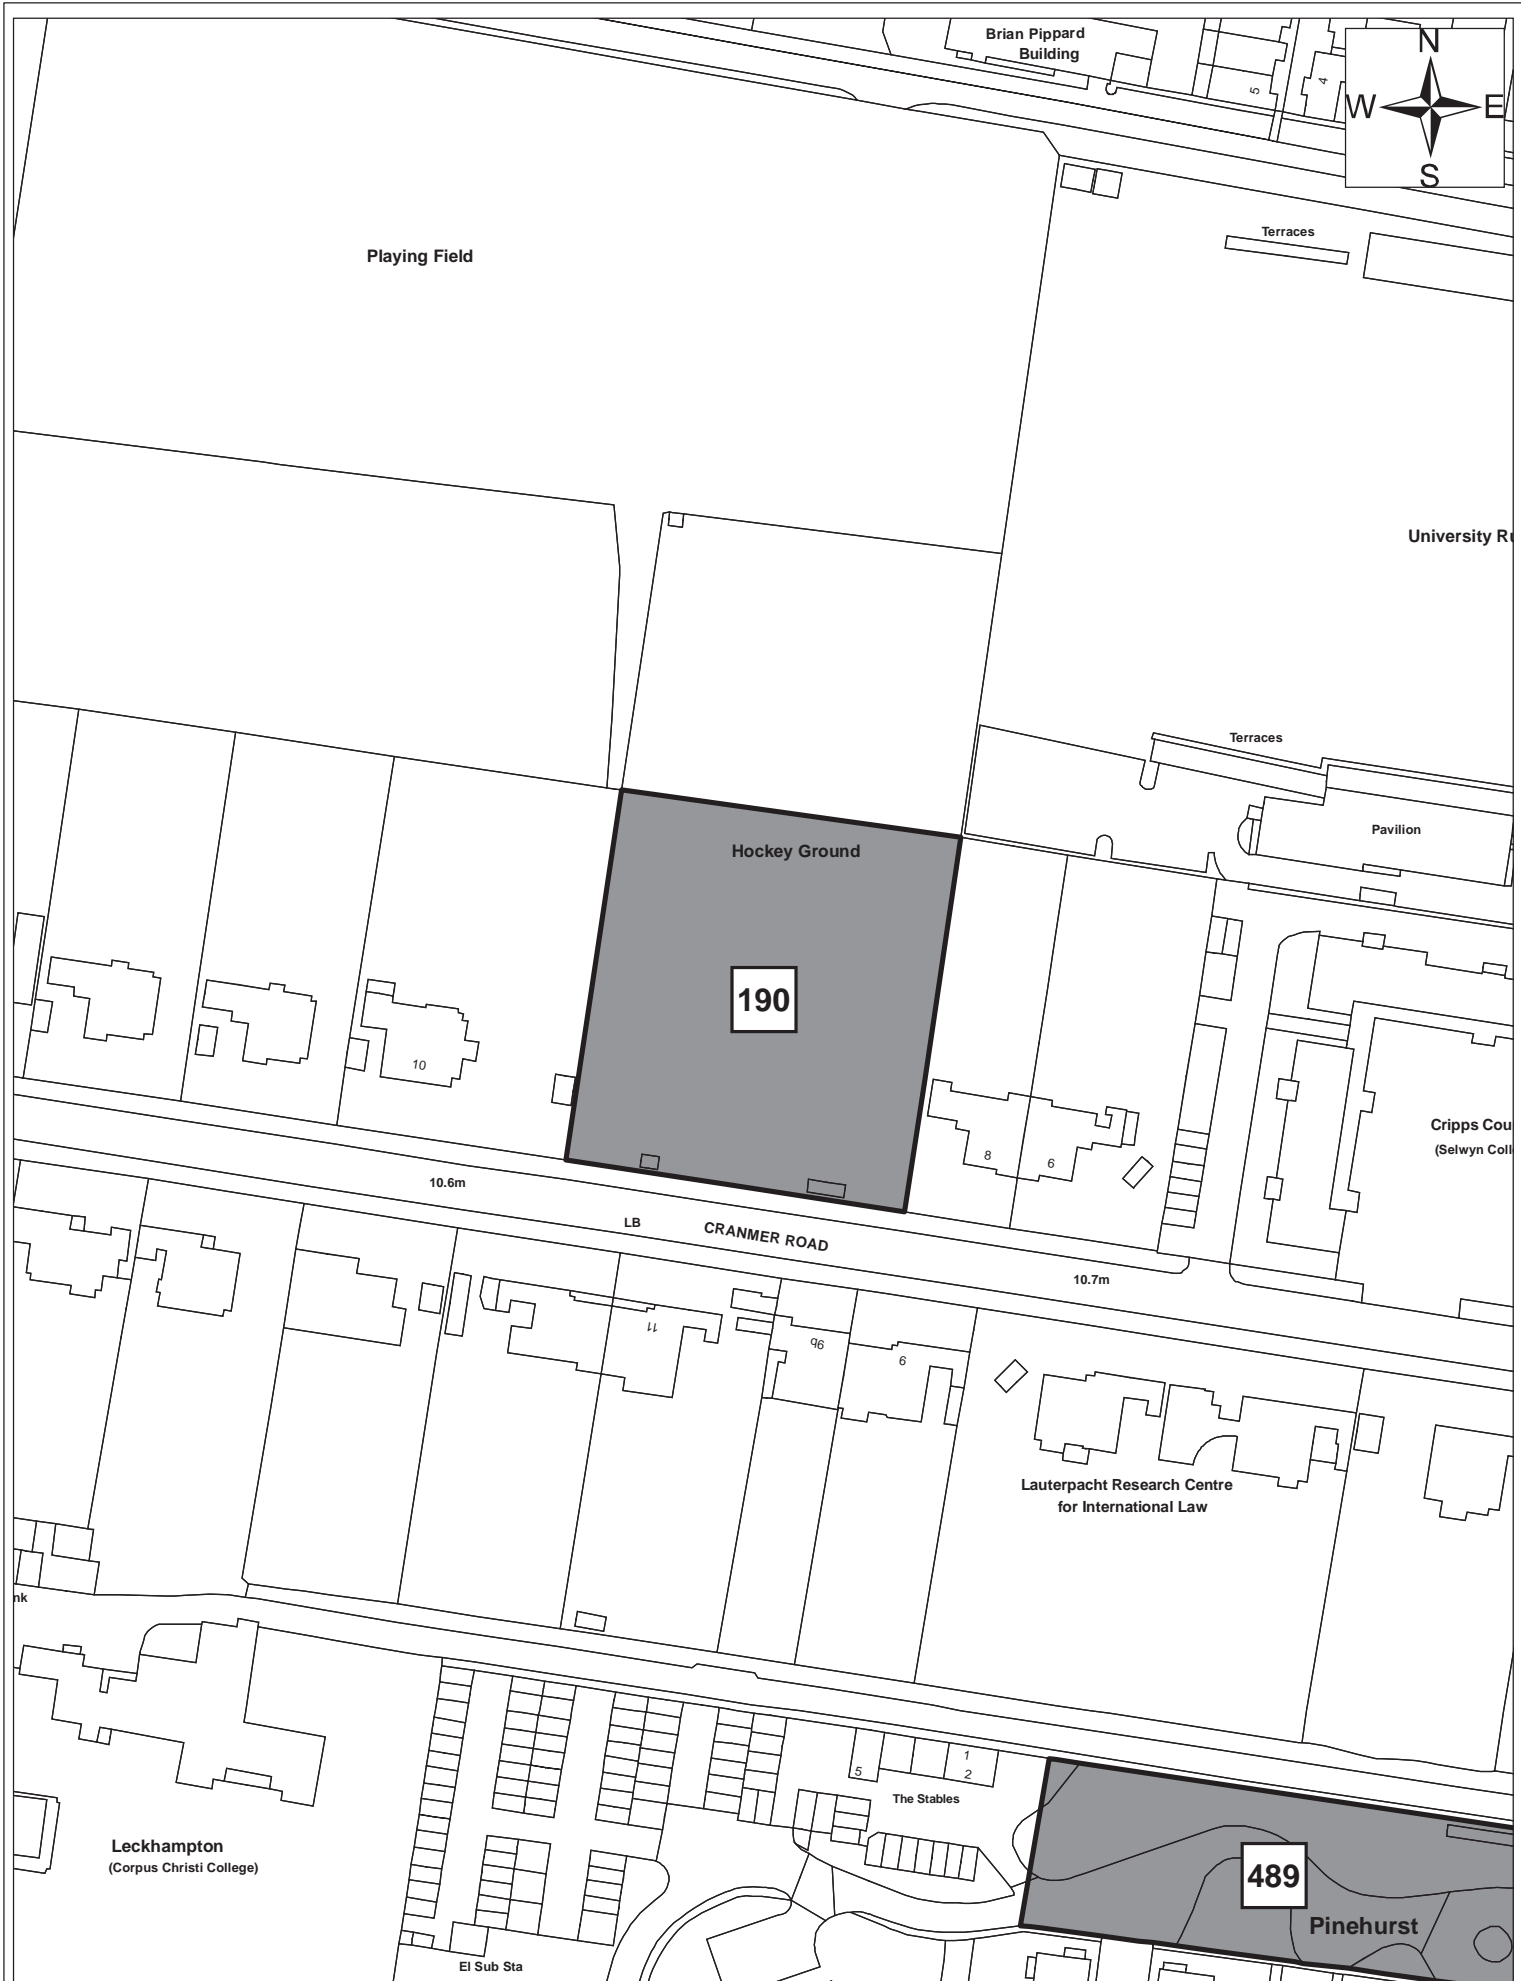

Site 190

Date:	1st September 2011
Produced by:	Matthew Merry
Section/Department:	Environment
Scale:	1:1,250