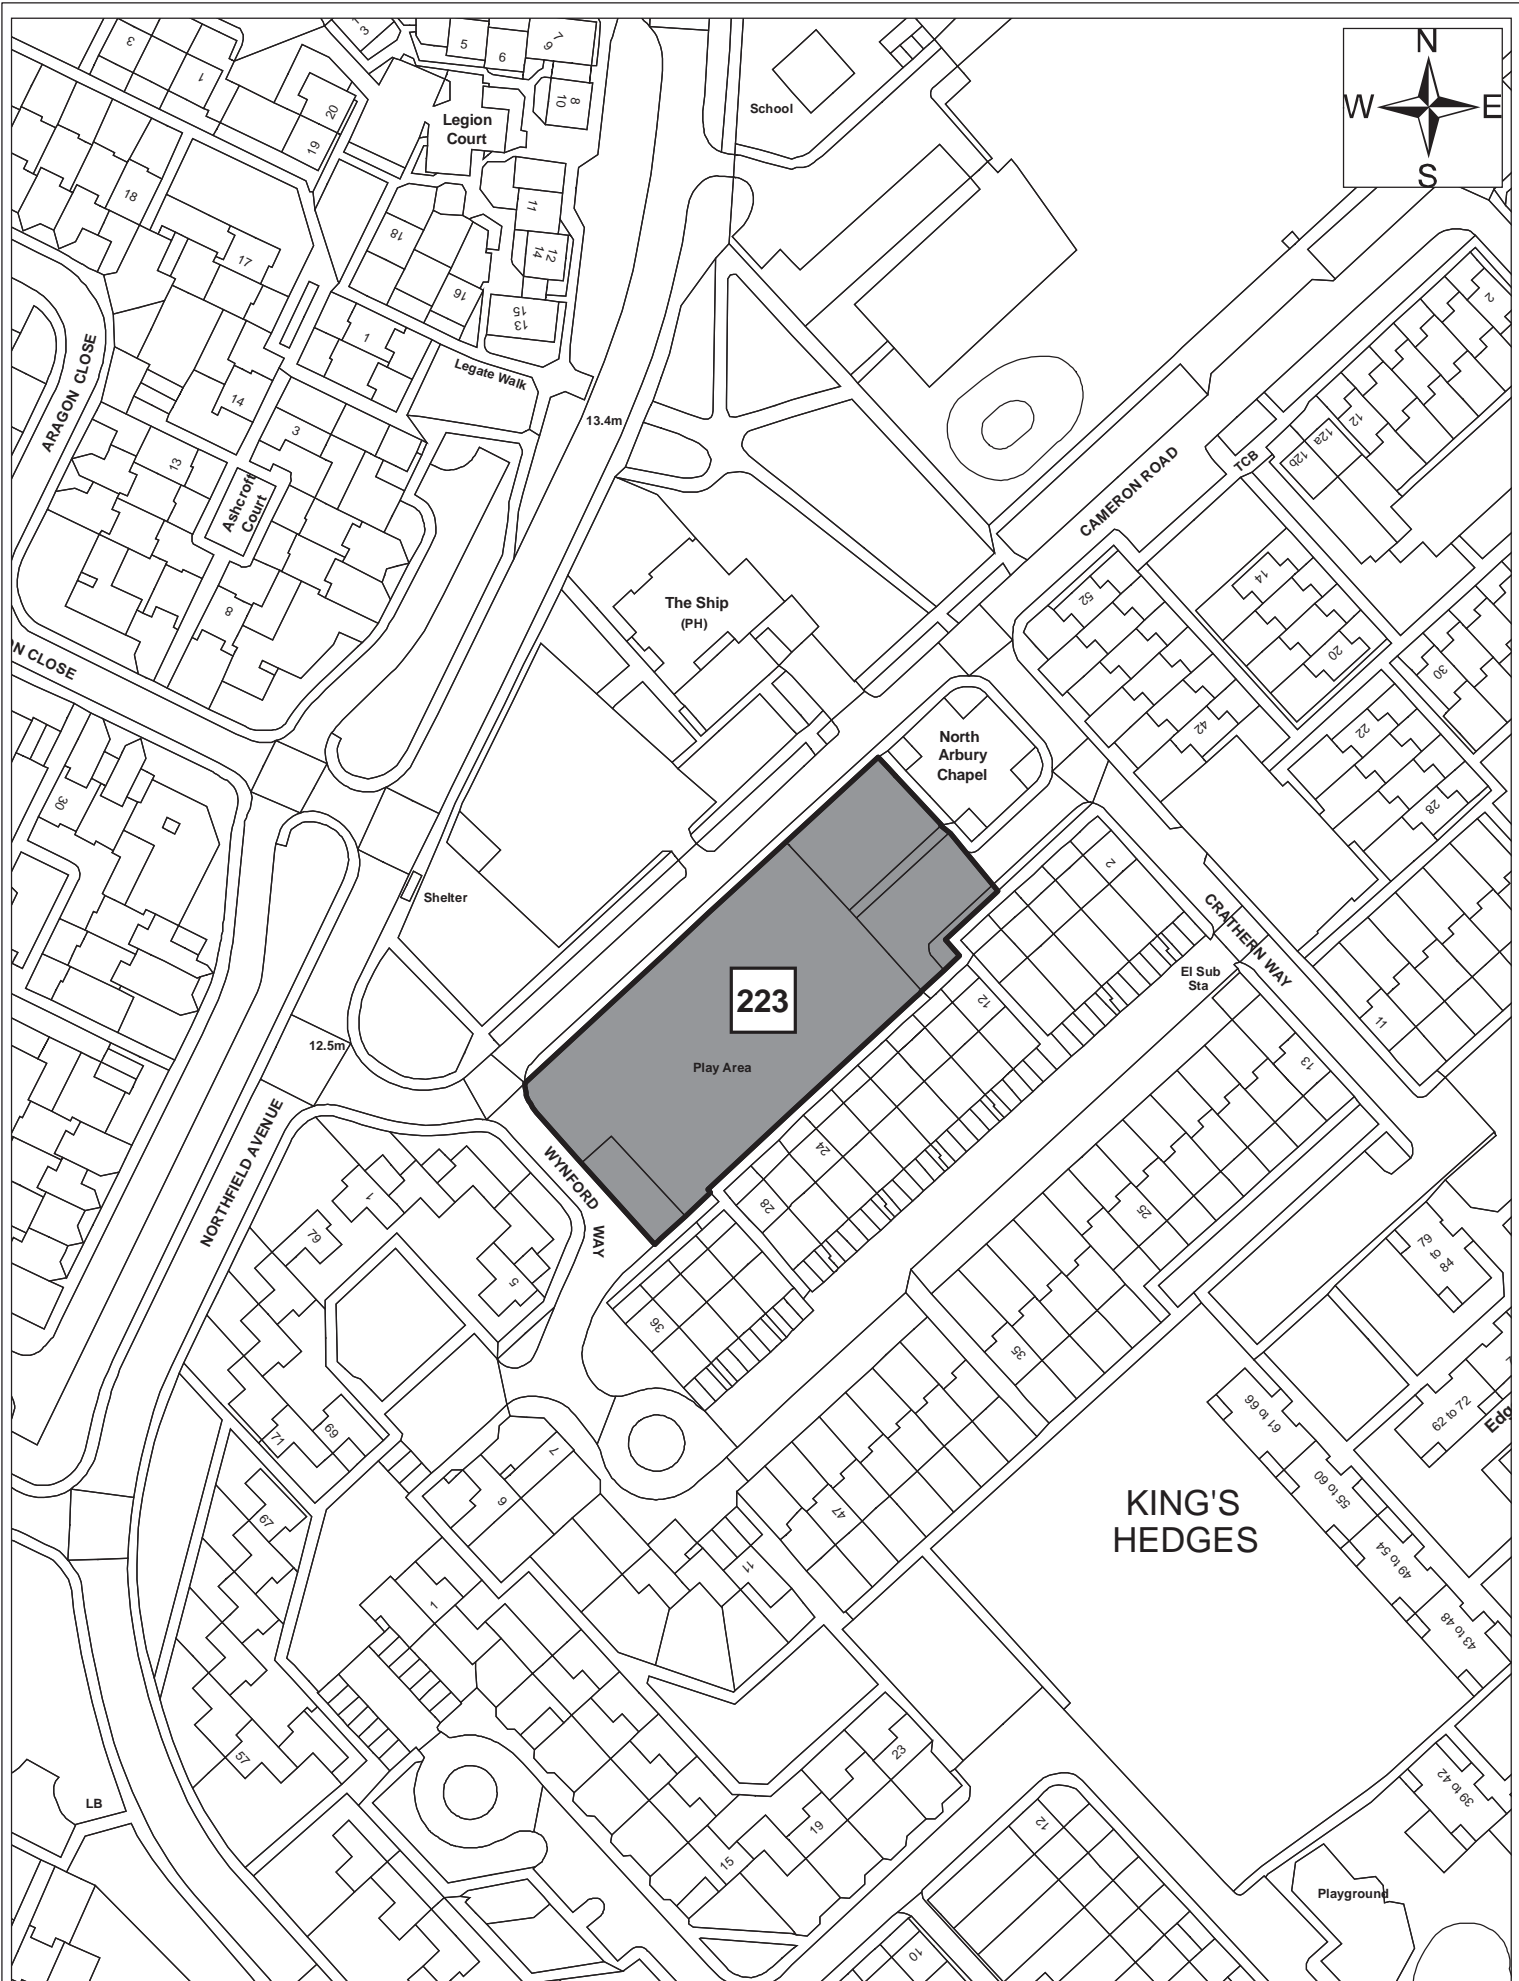

Site 223

Date:	1st September 2011
Produced by:	Matthew Merry
Section/Department:	Environment
Scale:	1:1,250