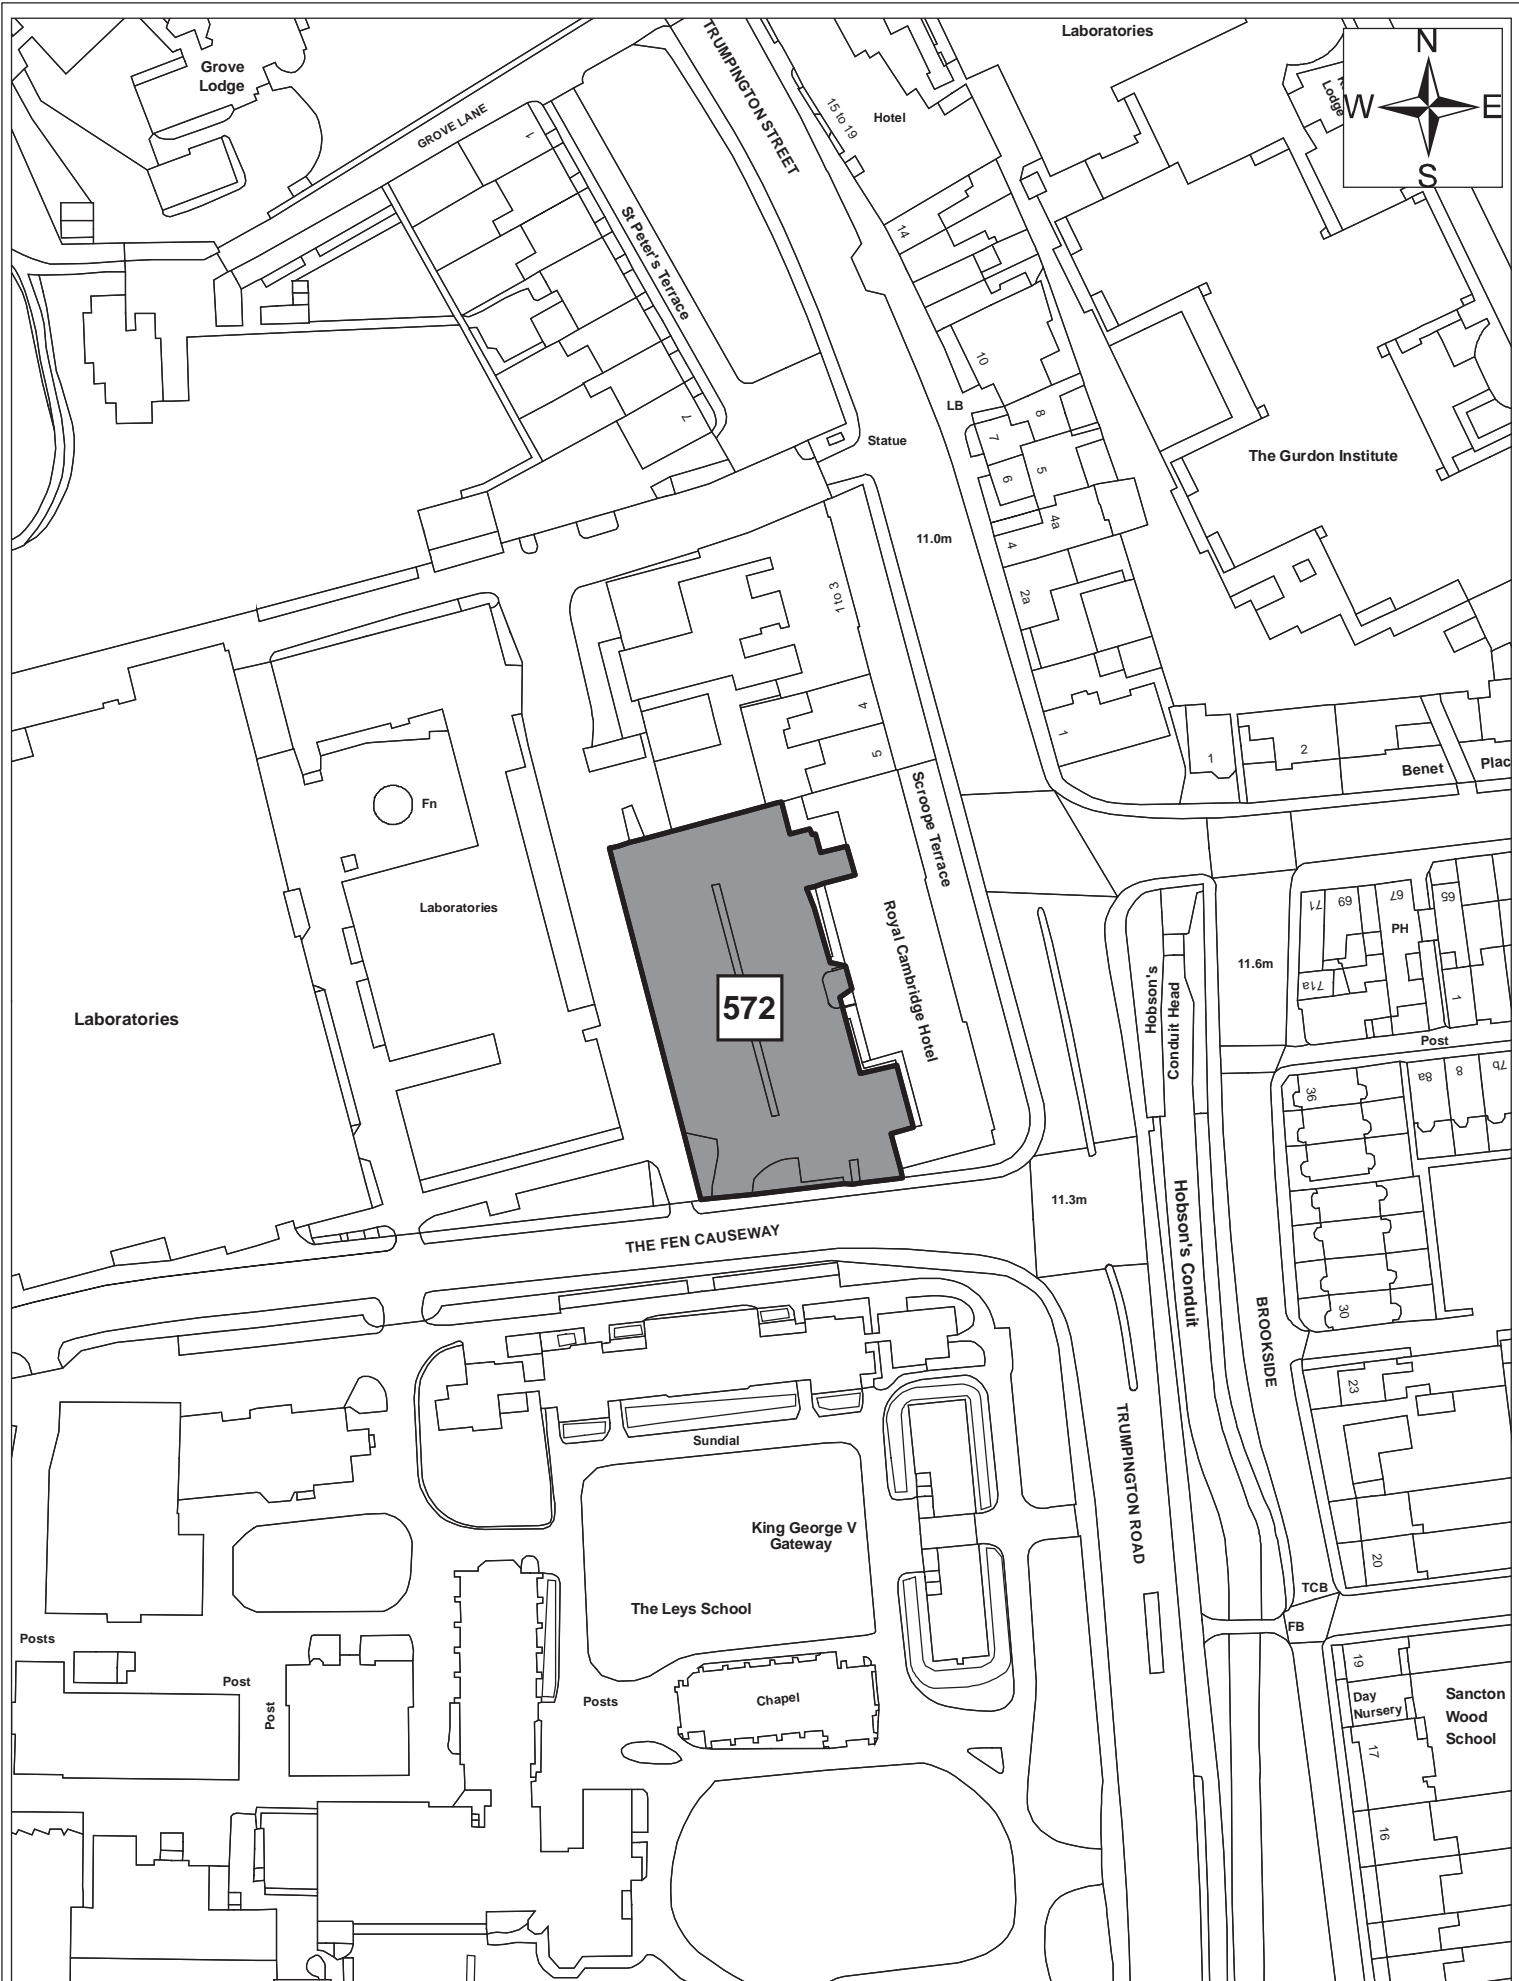

Site 572

Date:	1st September 2011
Produced by:	Matthew Merry
Section/Department:	Environment
Scale:	1:1,250