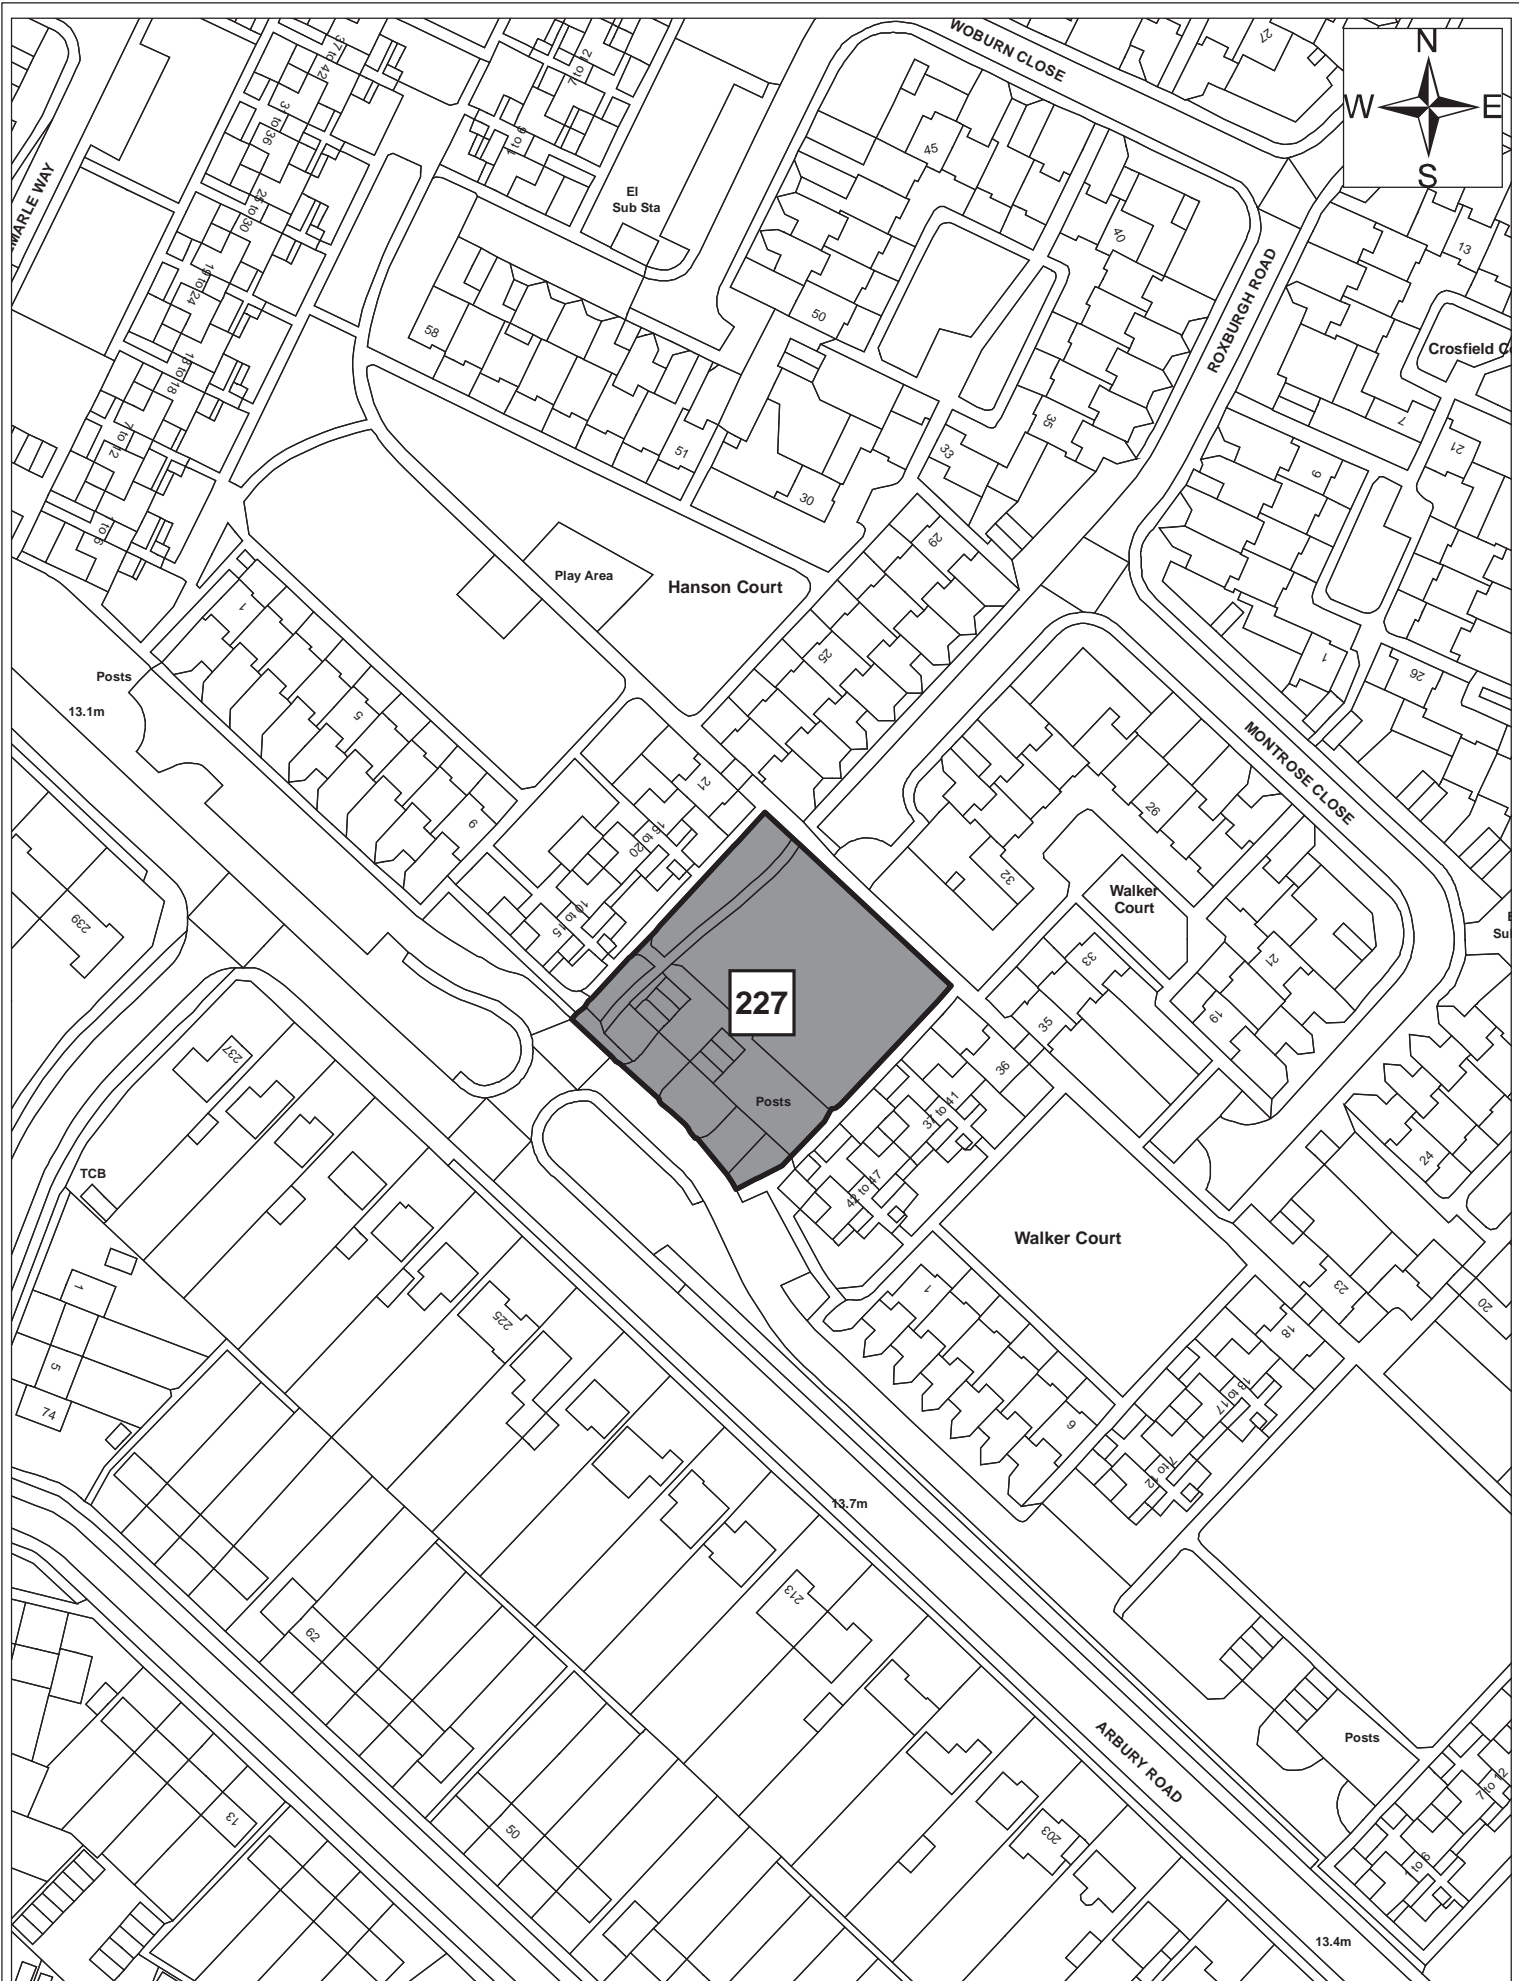

Site 227

Date:	1st September 2011
Produced by:	Matthew Merry
Section/Department:	Environment
Scale:	1:1,250