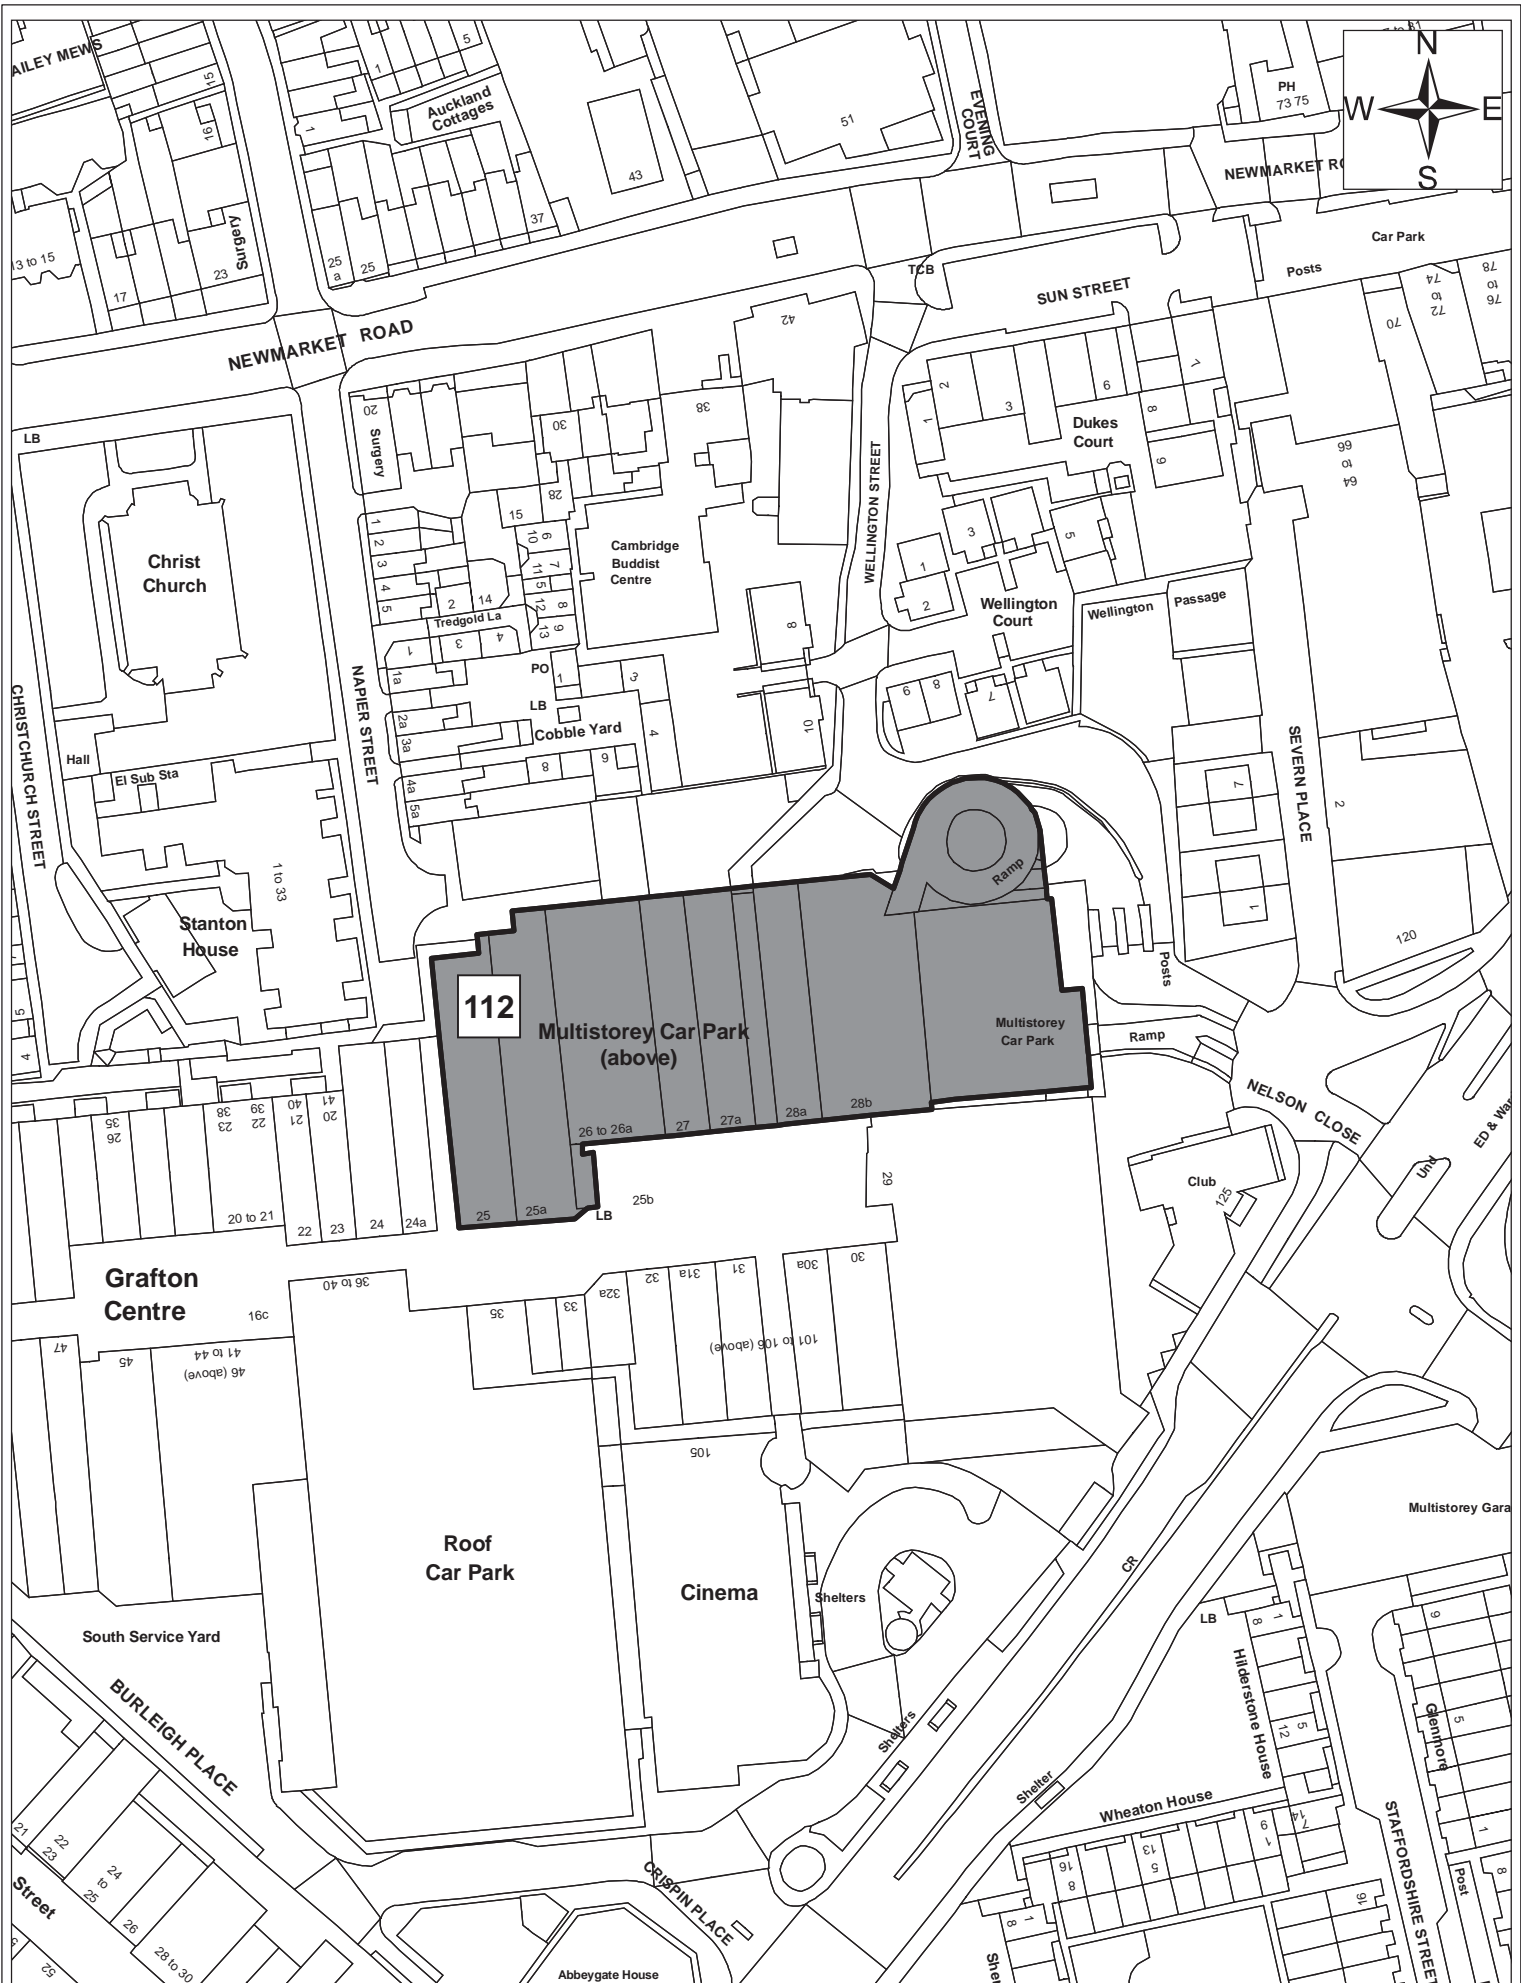

Site 112

Date:	1st September 2011
Produced by:	Matthew Merry
Section/Department:	Environment
Scale:	1:1,250