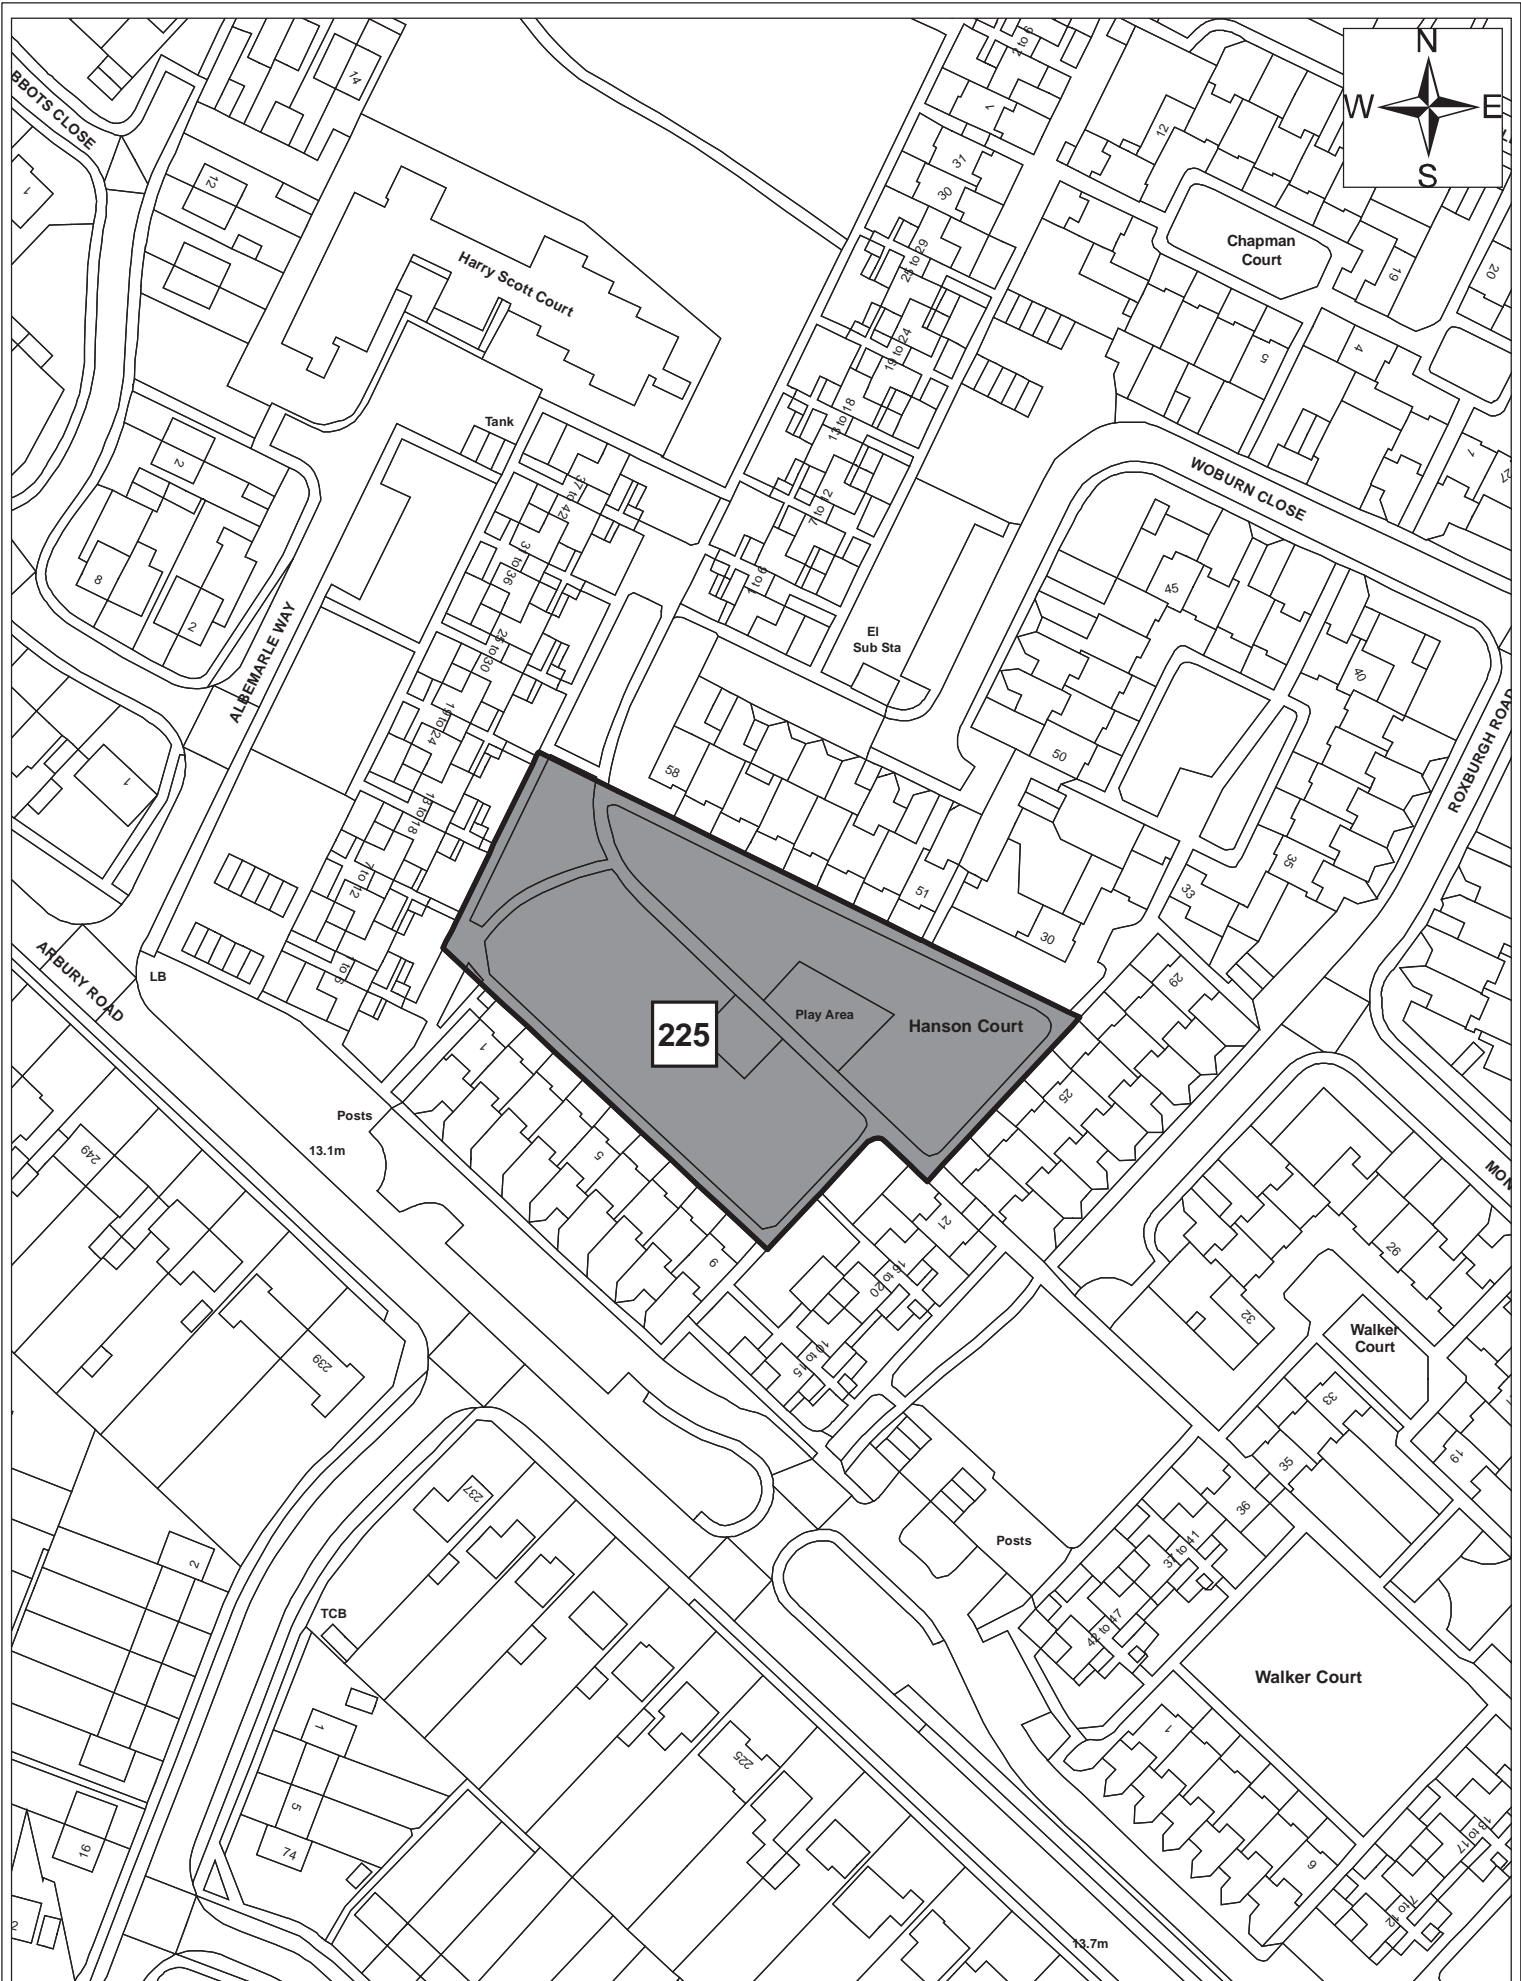

Site 225

Date:	1st September 2011
Produced by:	Matthew Merry
Section/Department:	Environment
Scale:	1:1,250