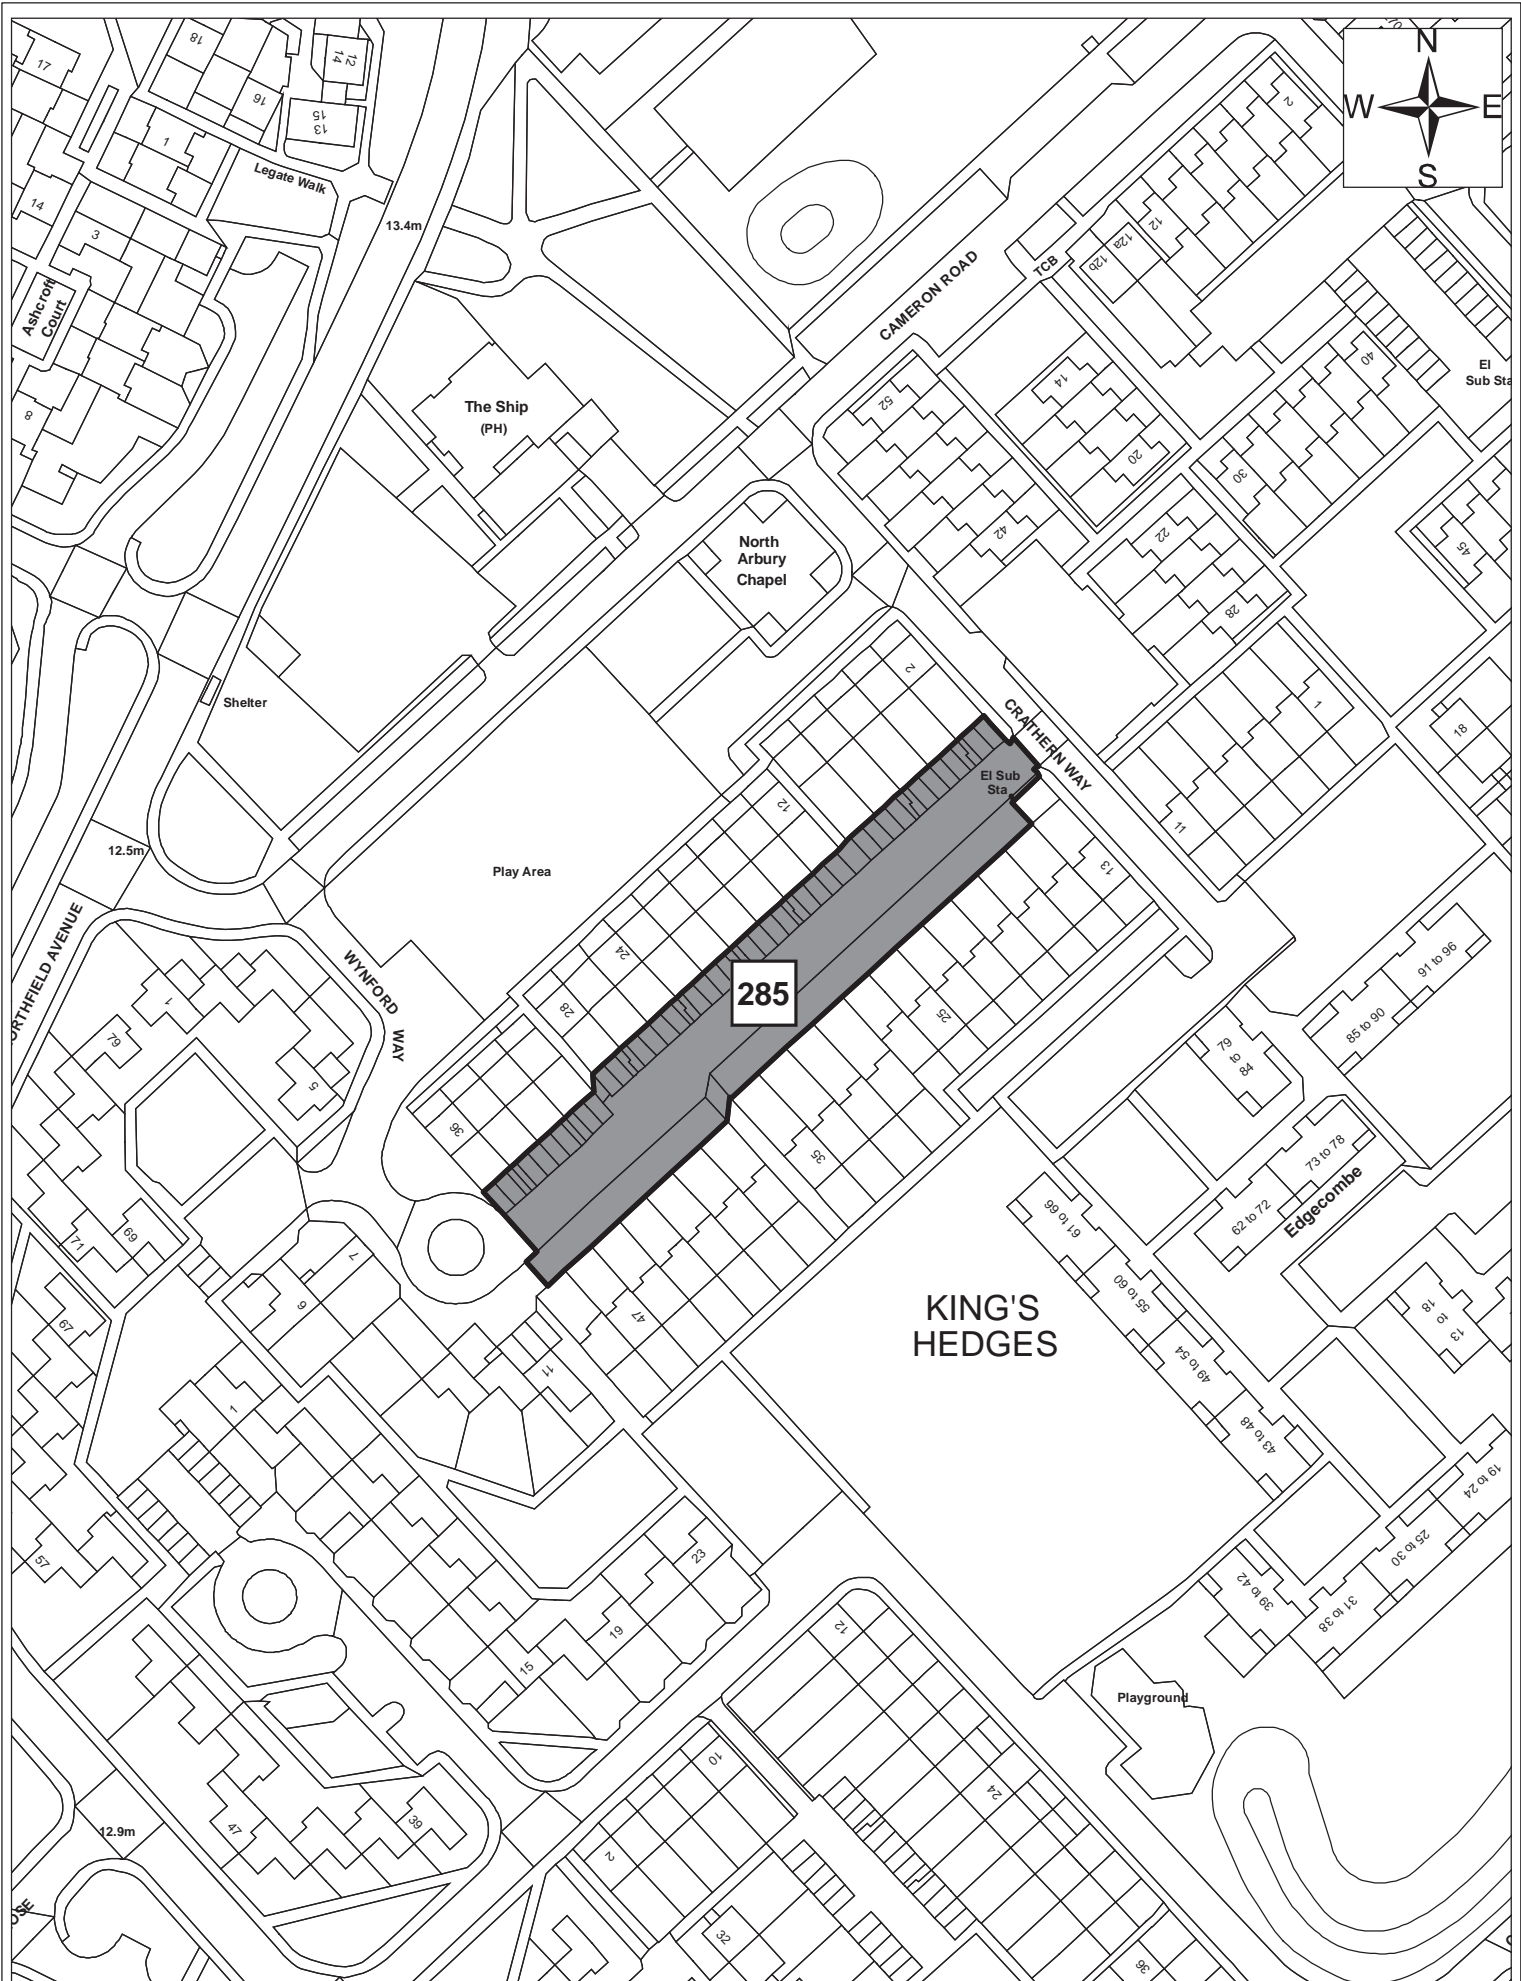

Site 285

Date:	1st September 2011
Produced by:	Matthew Merry
Section/Department:	Environment
Scale:	1:1,250