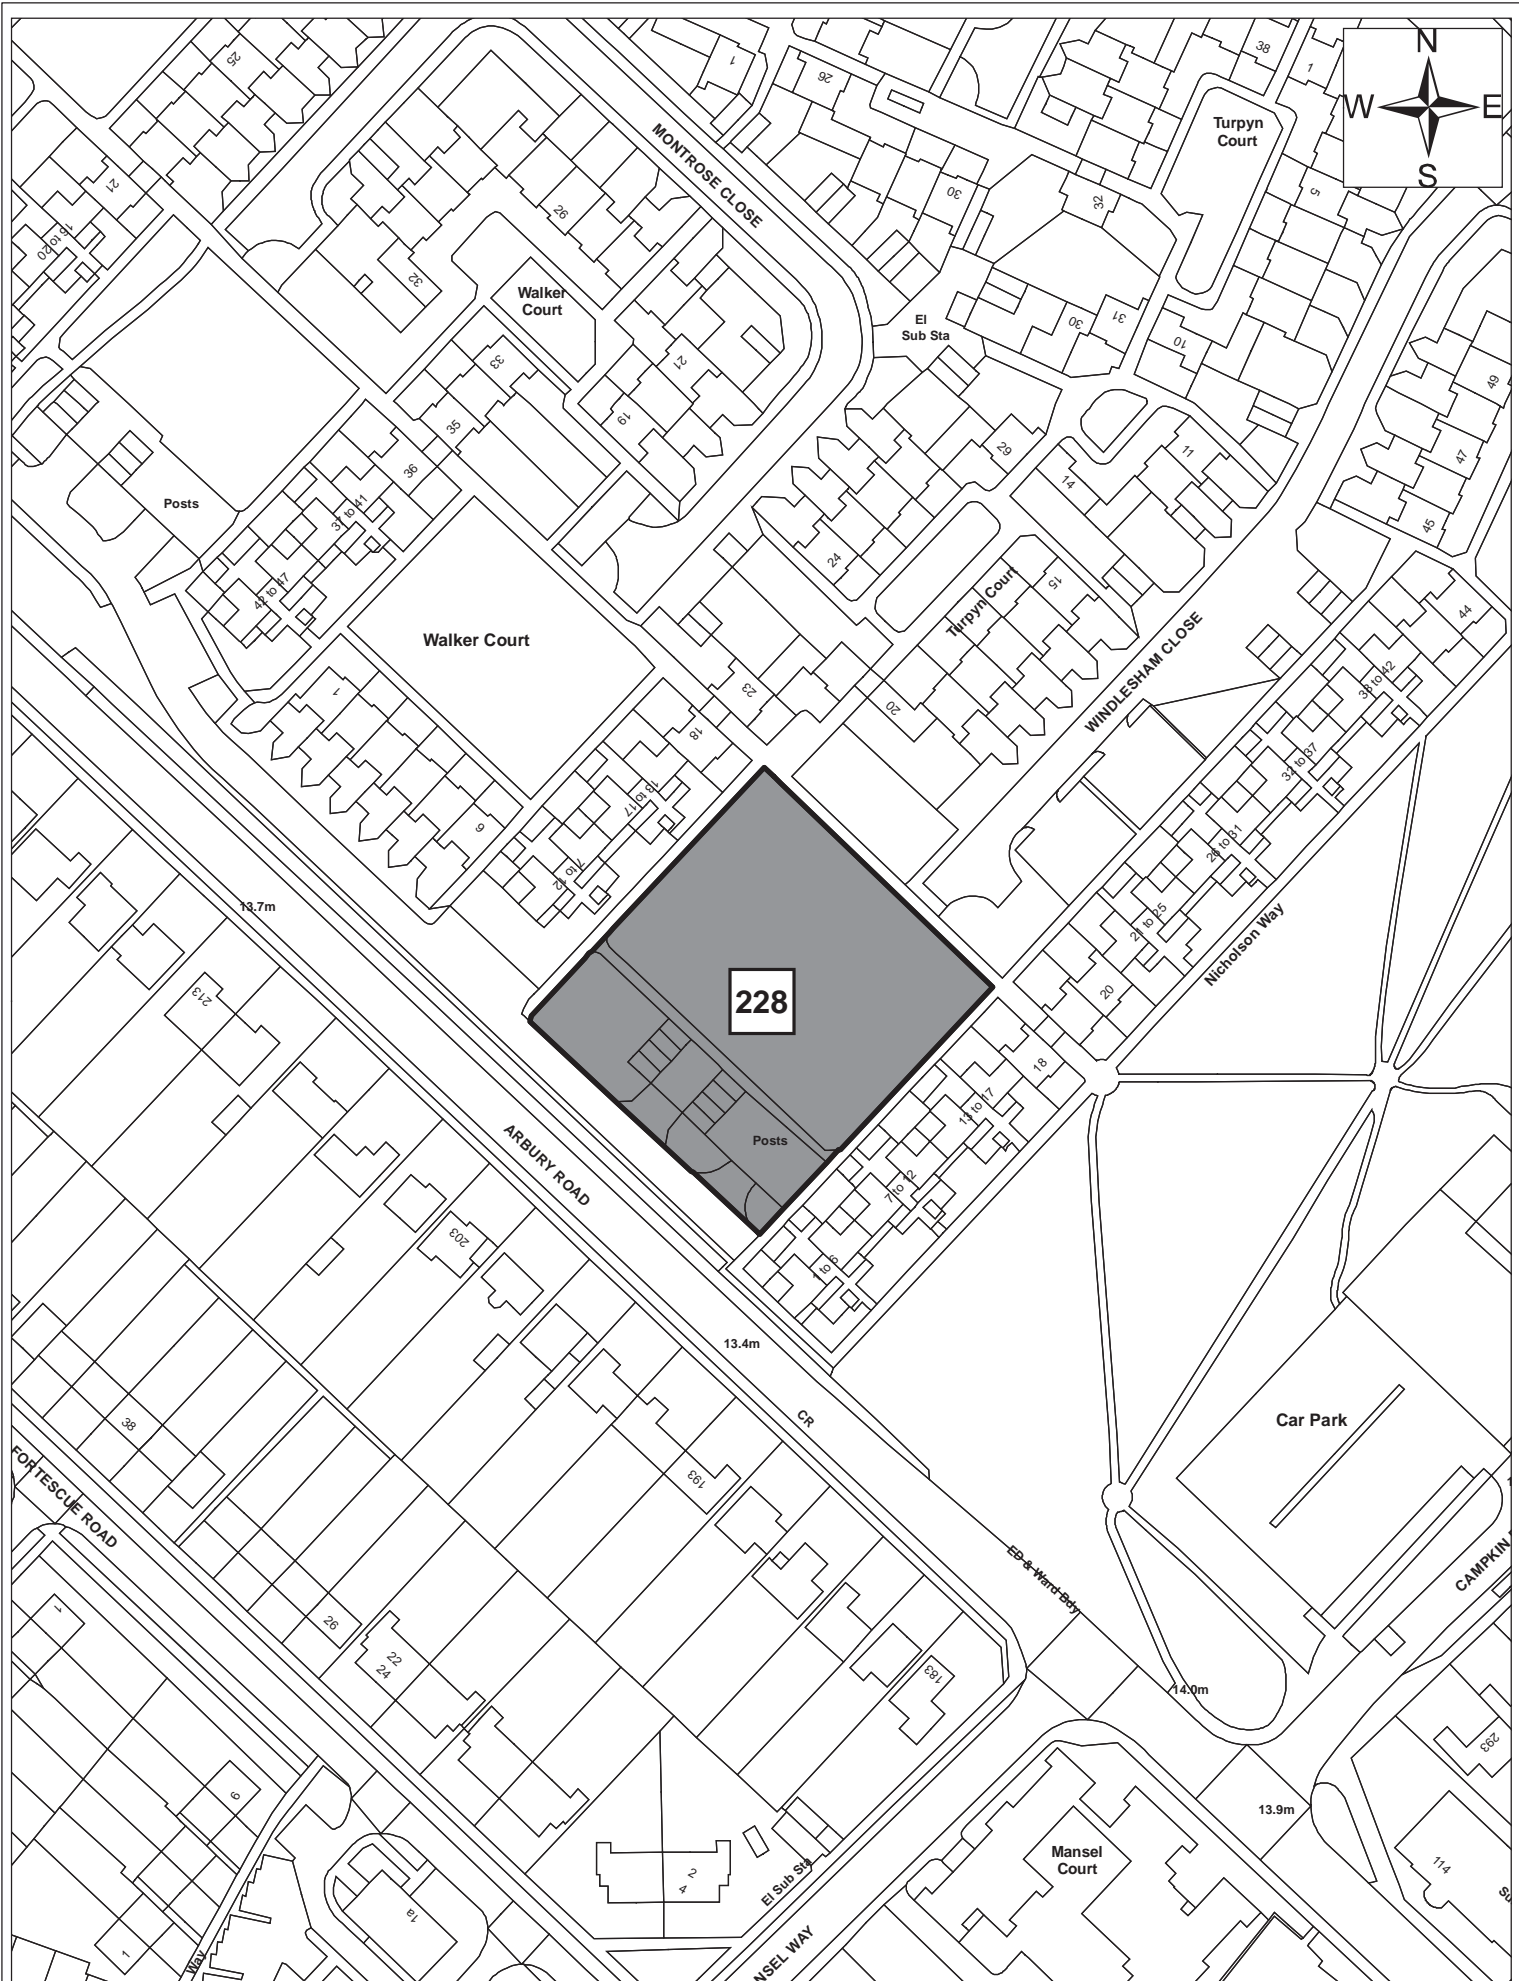

Site 228

Date:	1st September 2011
Produced by:	Matthew Merry
Section/Department:	Environment
Scale:	1:1,250