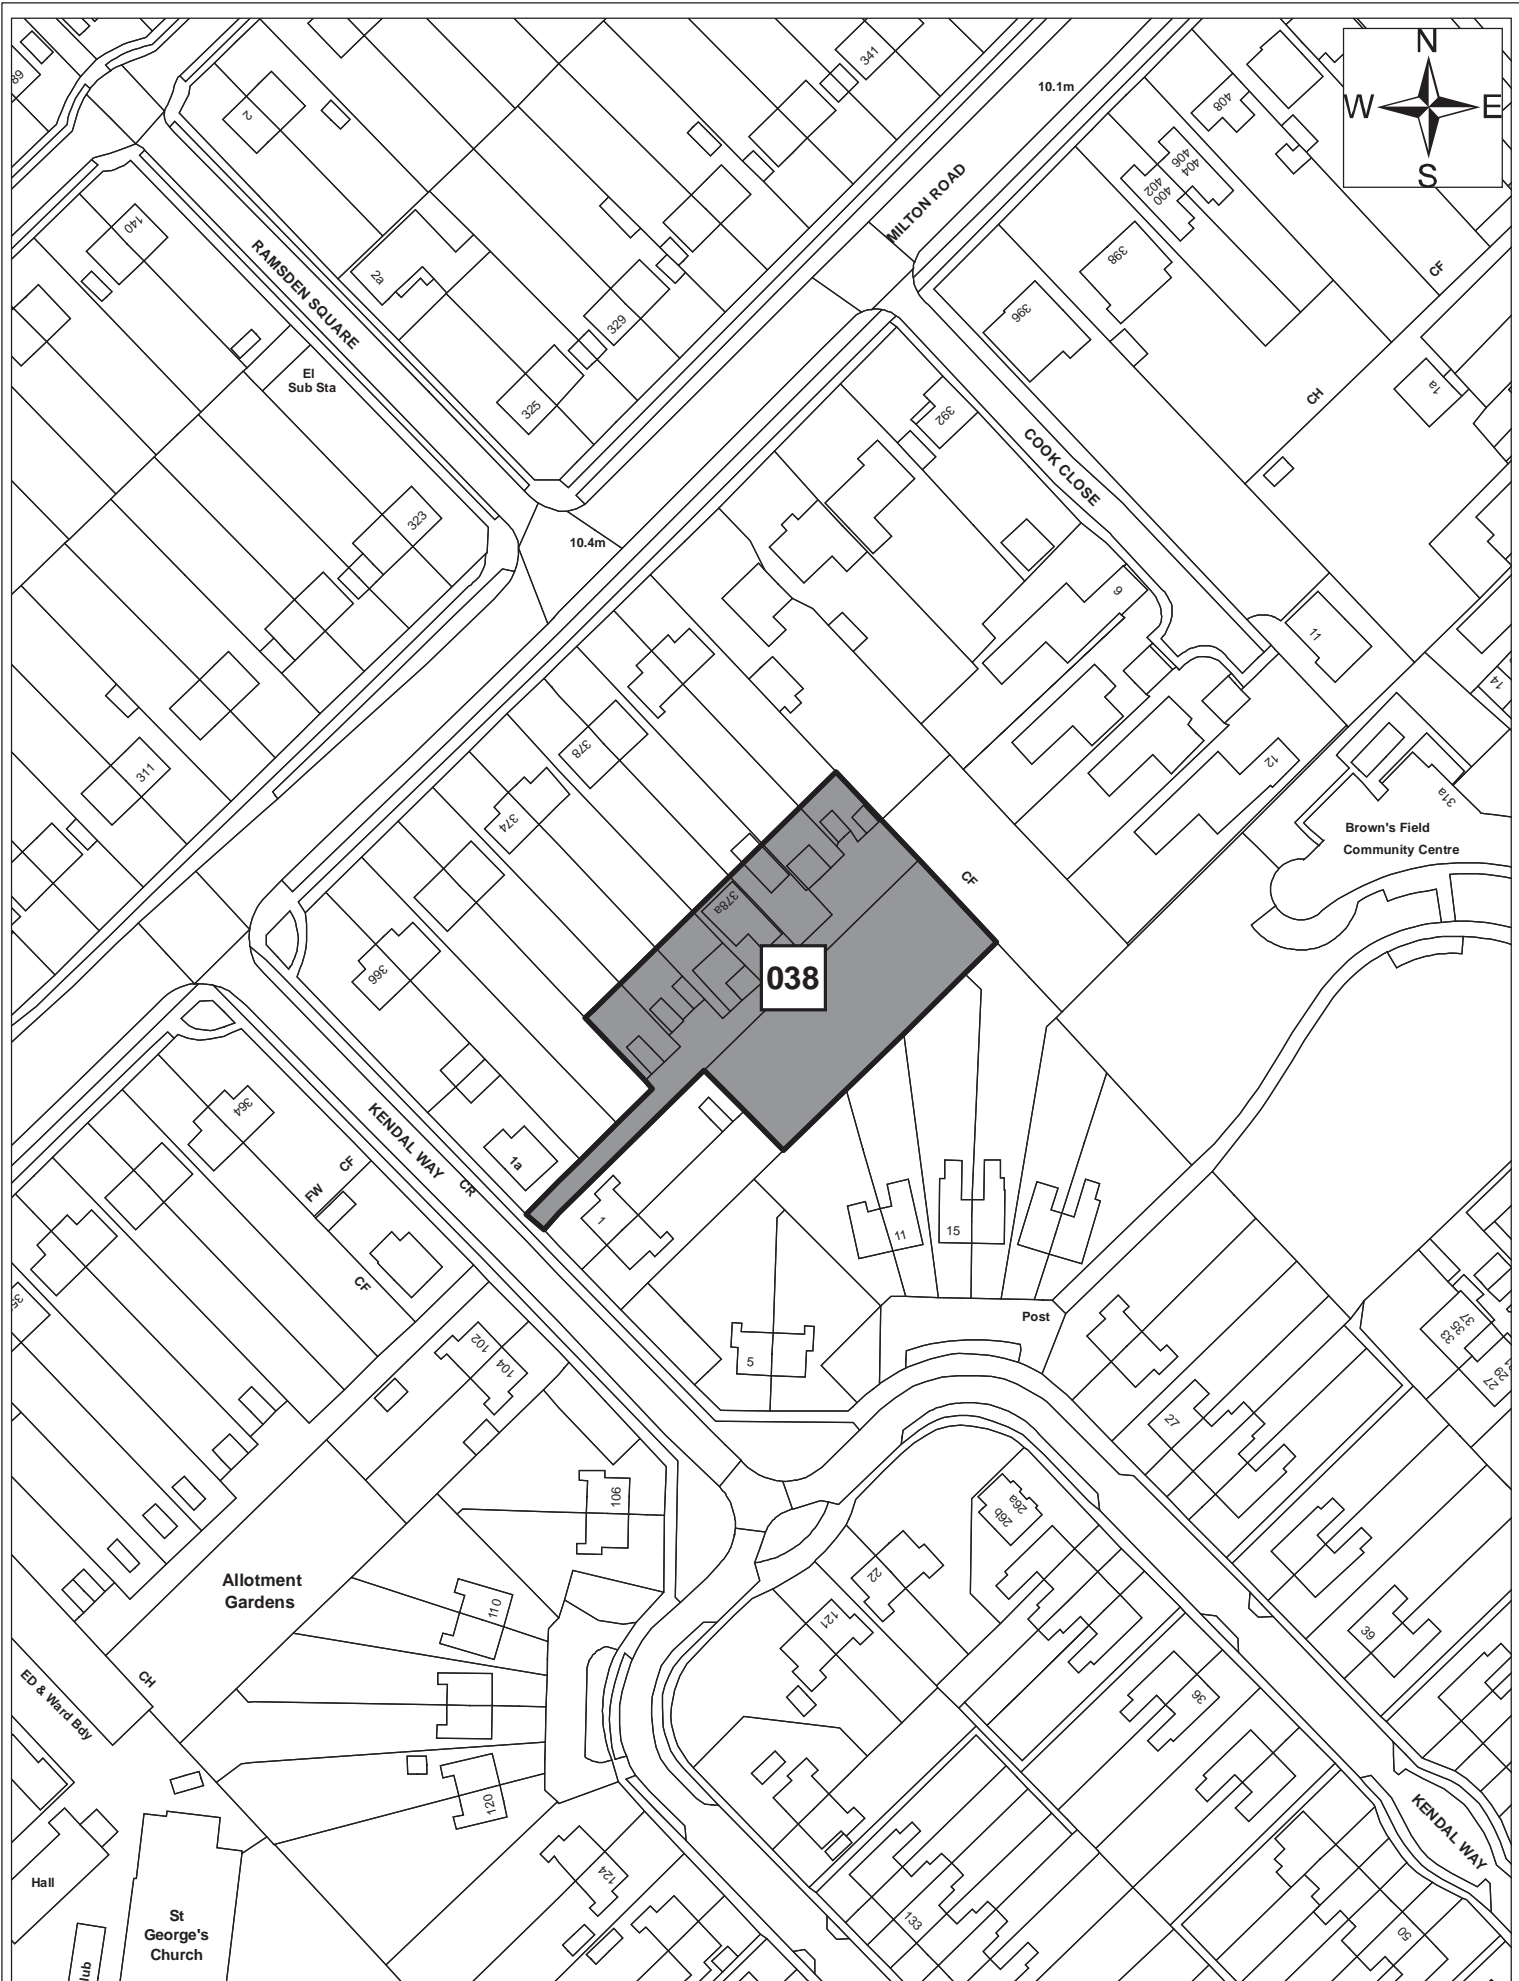

Site 038

Date:	1st September 2011
Produced by:	Matthew Merry
Section/Department:	Environment
Scale:	1:1,250